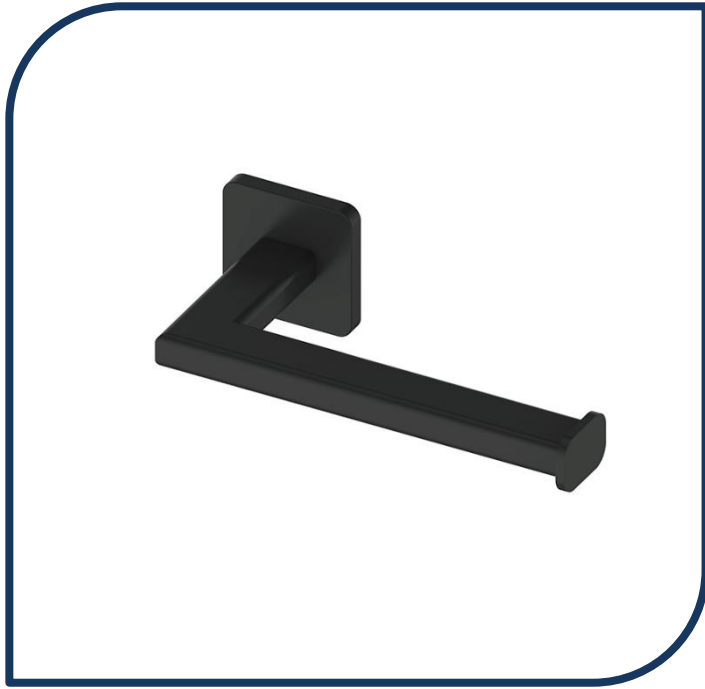

Product Specification Sheet

Zuri Toilet Paper Holder Matte Black - 6908057

The Zuri range of bathroom accessories is the perfect addition to any bathroom, ensuite or powder room. Zuri combines style and quality with distinguished edges and soft curves to help create luxurious spaces in any home.