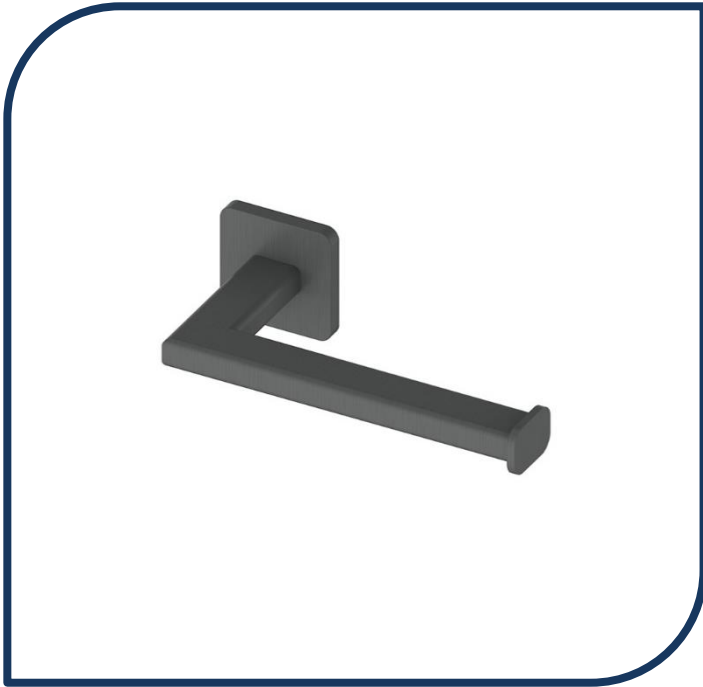

### Zuri Toilet Paper Holder Gunmetal - 6908059

The Zuri range of bathroom accessories is the perfect addition to any bathroom, ensuite or powder room. Zuri combines style and quality with distinguished edges and soft curves to help create luxurious spaces in any home.