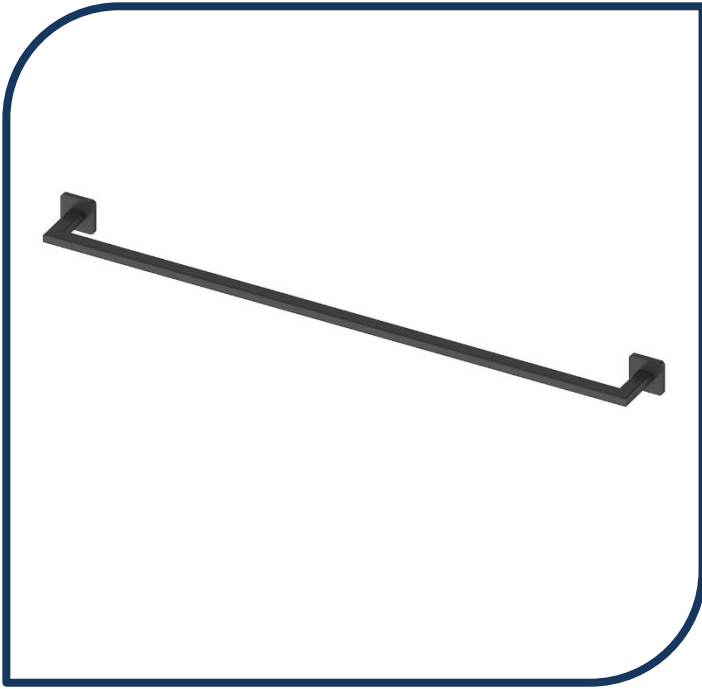

Product Specification Sheet

Zuri Single Towel Rail 600mm Matte Black - 6913057

The Zuri range of bathroom accessories is the perfect addition to any bathroom, ensuite or powder room. Zuri combines style and quality with distinguished edges and soft curves to help create luxurious spaces in any home.