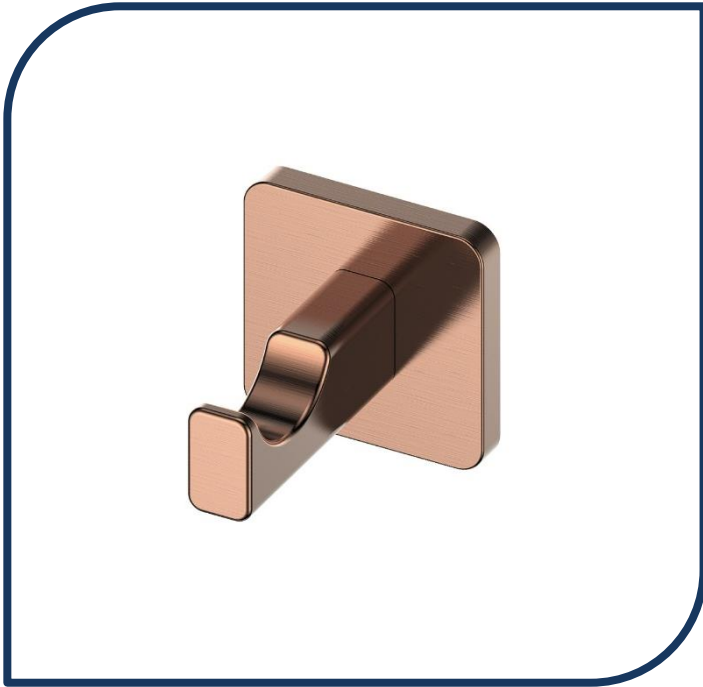

Product Specification Sheet

Zuri Robe Hook Brushed Copper - 6909058

The Zuri range of bathroom accessories is the perfect addition to any bathroom, ensuite or powder room. Zuri combines style and quality with distinguished edges and soft curves to help create luxurious spaces in any home.

- ✓ Brushed Copper finish (available in chrome, brushed brass, gunmetal, matte black and brushed nickel)