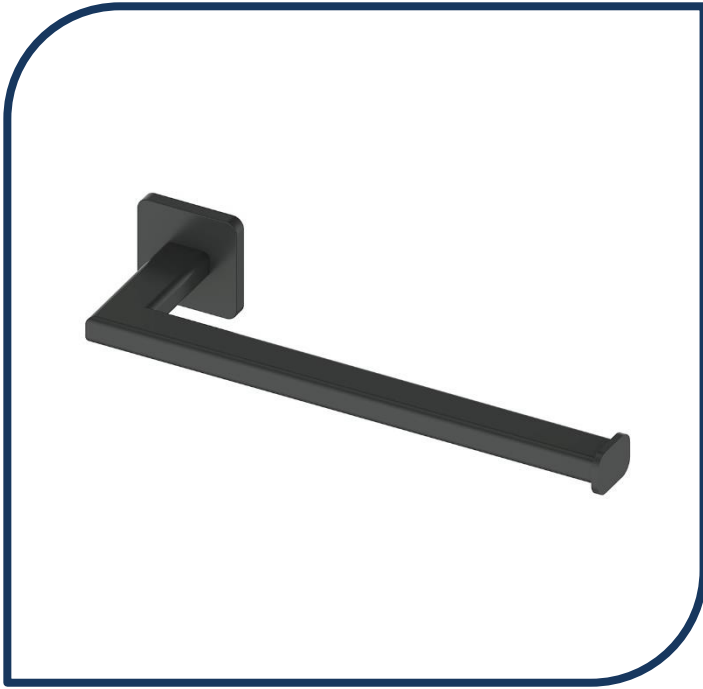

### Zuri Hand Towel Bar Paper Holder Matte Black - 6912057

The Zuri range of bathroom accessories is the perfect addition to any bathroom, ensuite or powder room. Zuri combines style and quality with distinguished edges and soft curves to help create luxurious spaces in any home.