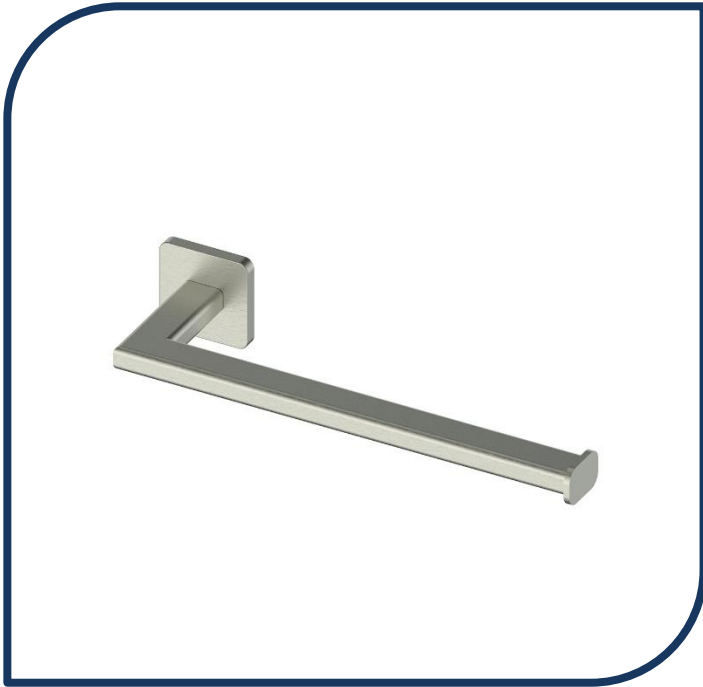

Product Specification Sheet

Zuri Hand Towel Bar Paper Holder Brushed Nickel - 6912051

The Zuri range of bathroom accessories is the perfect addition to any bathroom, ensuite or powder room. Zuri combines style and quality with distinguished edges and soft curves to help create luxurious spaces in any home.

- ✓ Brushed Nickel finish (available in brushed copper, chrome, matte black, brushed brass and gunmetal)