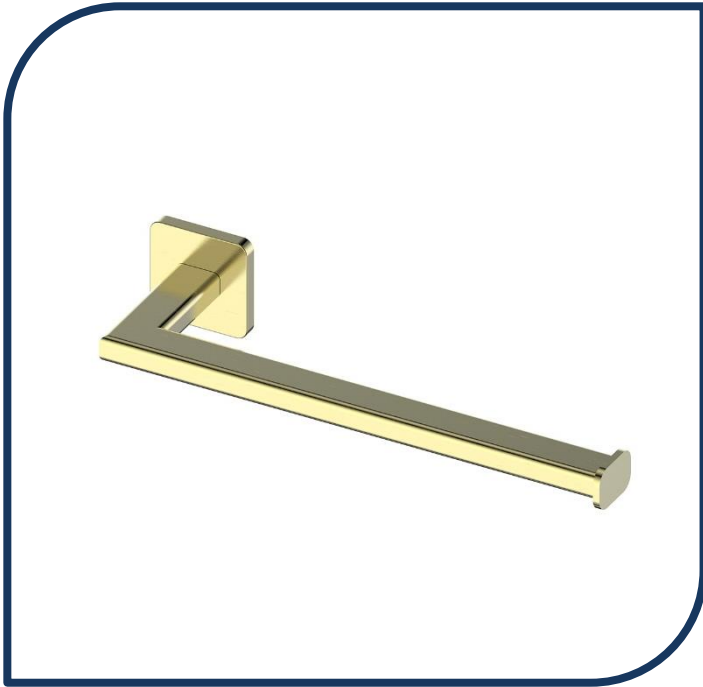

Product Specification Sheet

Zuri Hand Towel Bar Paper Holder Brushed Brass - 6912056

The Zuri range of bathroom accessories is the perfect addition to any bathroom, ensuite or powder room. Zuri combines style and quality with distinguished edges and soft curves to help create luxurious spaces in any home.