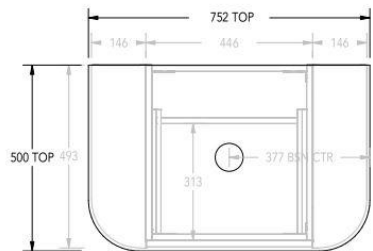

CABINET FINISH OPTIONS