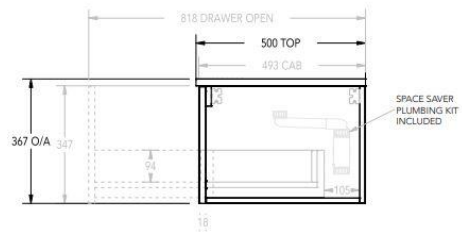

CABINET FINISH OPTIONS