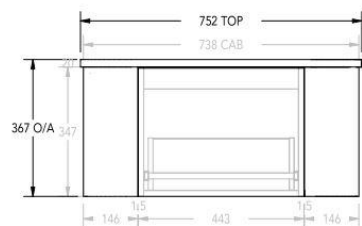

CABINET FINISH OPTIONS