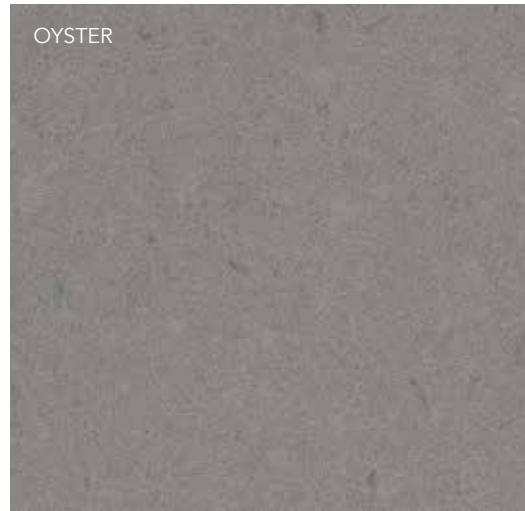

Adp

CABINET FINISH OPTIONS

Benchtop Finishes

Caesarstone®

FROSTY CARRINA

ORGANIC WHITE

WHITE ATTICA

OCEAN FOAM

INTENSE WHITE

PURE WHITE

NOBLE GREY

CLOUDBURST CONCRETE

ALPINE MIST

- Created from up to 93% natural quartz aggregates, organic pigments and enhanced polymer resins.
- Caesarstone® provides a surface with exceptional properties of heat, stain, scratch and chip resistance.
- Caesarstone® is one of Australia's most recognised brands of quartz surfaces.
- Selection of 12 colours available at regular manufacturing time (see below). Additional colours on request subject to availability. Expect extended manufacturing time of up to 4-6 weeks. (Excludes Supernatural Ultra finishes).

Caesarstone® is made from a natural quartz product, variations in the finish are to be expected.

RUGGED CONCRETE

OYSTER

JET BLACK

Due to limitations in the printing process the colours in this brochure are a guide only. We recommend basing your selection on a physical colour sample, to see colour samples please visit a bathroom retailer. Go to www.adpastralia.com.au/stockists to find a stockist near you. Or visit a Caesarstone selection centre near you.