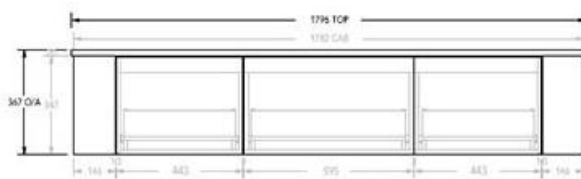

Product Specification Sheet

Waverley 1800 All Drawer Slim Wall Hung Vanity Double Bowl With Friday Hybrid Quartz Benchtop – WAVFAS1800WHDFR

Effortlessly curved to elevate any bathroom.

- ✓ When ordering please advise which benchtop finish and cabinet finish you would like
- ✓ 1800 Vanity (also available in 750, 900, 1200 and 1500)
- ✓ Double bowl position (also available in either right hand, centre or left hand position)
- ✓ Wall hung, slim all-drawer model with curved feature ends
- ✓ Choose from any 20mm benchtop in Friday Hybrid Quartz (next page)
- ✓ Bespoke curved thermolaminated v-groove cabinetry available in 4 cabinet finishes (pictured below)
- ✓ Basins not included
- ✓ Hettich AvanTech YOU push-to-open drawers in anthracite
- ✓ Space saver plumbing kit included to conceal plumbing behind drawers
- ✓ Universal Chrome plug and waste included (more colours available at an additional charge)

Adp

CABINET FINISH OPTIONS