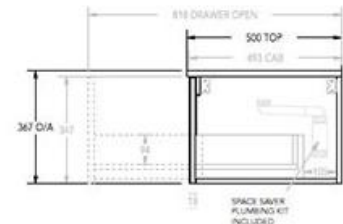

Product Specification Sheet

Waverley 1800 All Drawer Slim Wall Hung Vanity Double Bowl With Friday Hybrid Quartz Benchtop – WAVFAS1800WHDFR

Effortlessly curved to elevate any bathroom.

- ✓ When ordering please advise which benchtop finish and cabinet finish you would like
- ✓ 1800 Vanity (also available in 750, 900, 1200 and 1500)
- ✓ Double bowl position (also available in either right hand, centre or left hand position)
- ✓ Wall hung, slim all-drawer model with curved feature ends
- ✓ Choose from any 20mm benchtop in Friday Hybrid Quartz (next page)
- ✓ Bespoke curved thermolaminated v-groove cabinetry available in 4 cabinet finishes (pictured below)
- ✓ Basins not included
- ✓ Hettich AvanTech YOU push-to-open drawers in anthracite
- ✓ Space saver plumbing kit included to conceal plumbing behind drawers
- ✓ Universal Chrome plug and waste included (more colours available at an additional charge)

Adp

CABINET FINISH OPTIONS