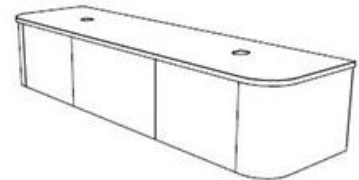

Product Specification Sheet

Waverley 1800 All Drawer Slim Wall Hung Vanity Double Bowl With Friday Hybrid Quartz Benchtop – WAVFAS1800WHDFR

Effortlessly curved to elevate any bathroom.

- ✓ When ordering please advise which benchtop finish and cabinet finish you would like
- ✓ 1800 Vanity (also available in 750, 900, 1200 and 1500)
- ✓ Double bowl position (also available in either right hand, centre or left hand position)
- ✓ Wall hung, slim all-drawer model with curved feature ends
- ✓ Choose from any 20mm benchtop in Friday Hybrid Quartz (next page)
- ✓ Bespoke curved thermolaminated v-groove cabinetry available in 4 cabinet finishes (pictured below)
- ✓ Basins not included
- ✓ Hettich AvanTech YOU push-to-open drawers in anthracite
- ✓ Space saver plumbing kit included to conceal plumbing behind drawers
- ✓ Universal Chrome plug and waste included (more colours available at an additional charge)

Adp

CABINET FINISH OPTIONS