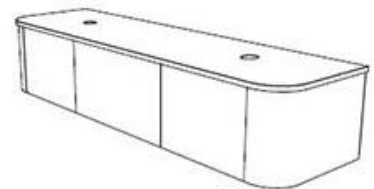

Product Specification Sheet

Waverley 1800 All Drawer Slim Wall Hung Vanity Double Bowl With Cherry Pie Benchtop – WAVFAS1800WHDCP

Effortlessly curved to elevate any bathroom.

- ✓ When ordering please advise which benchtop finish and cabinet finish you would like
- ✓ 1800 Vanity (also available in 750, 900, 1200 and 1500)
- ✓ Double bowl position (also available in either right hand, centre or left hand position)
- ✓ Wall hung, slim all-drawer model with curved feature ends
- ✓ Choose from any 20mm benchtop in Cherry Pie Premium Solid Surface (Pages 2 and 3)
- ✓ Bespoke curved thermolaminated v-groove cabinetry available in 4 cabinet finishes (pictured below)
- ✓ Basins not included
- ✓ Hettich AvanTech YOU push-to-open drawers in anthracite
- ✓ Space saver plumbing kit included to conceal plumbing behind drawers
- ✓ Universal Chrome plug and waste included (more colours available at an additional charge)

Adp

CABINET FINISH OPTIONS