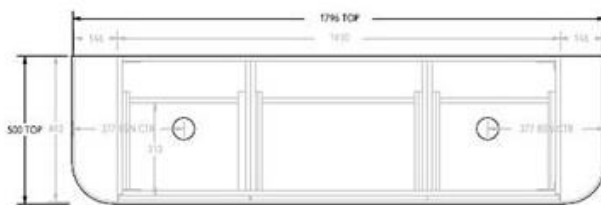

Product Specification Sheet

Waverley 1800 All Drawer Slim Wall Hung Vanity Double Bowl With Cherry Pie Benchtop – WAVFAS1800WHDCP

Effortlessly curved to elevate any bathroom.

- ✓ When ordering please advise which benchtop finish and cabinet finish you would like
- ✓ 1800 Vanity (also available in 750, 900, 1200 and 1500)
- ✓ Double bowl position (also available in either right hand, centre or left hand position)
- ✓ Wall hung, slim all-drawer model with curved feature ends
- ✓ Choose from any 20mm benchtop in Cherry Pie Premium Solid Surface (Pages 2 and 3)
- ✓ Bespoke curved thermolaminated v-groove cabinetry available in 4 cabinet finishes (pictured below)
- ✓ Basins not included
- ✓ Hettich AvanTech YOU push-to-open drawers in anthracite
- ✓ Space saver plumbing kit included to conceal plumbing behind drawers
- ✓ Universal Chrome plug and waste included (more colours available at an additional charge)

Adp

CABINET FINISH OPTIONS