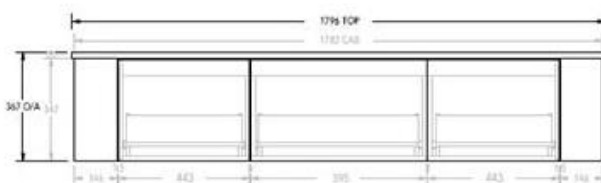

Product Specification Sheet

Waverley 1800 All Drawer Slim Wall Hung Vanity Double Bowl With Cherry Pie Benchtop – WAVFAS1800WHDCP

Effortlessly curved to elevate any bathroom.

- ✓ When ordering please advise which benchtop finish and cabinet finish you would like
- ✓ 1800 Vanity (also available in 750, 900, 1200 and 1500)
- ✓ Double bowl position (also available in either right hand, centre or left hand position)
- ✓ Wall hung, slim all-drawer model with curved feature ends
- ✓ Choose from any 20mm benchtop in Cherry Pie Premium Solid Surface (Pages 2 and 3)
- ✓ Bespoke curved thermolaminated v-groove cabinetry available in 4 cabinet finishes (pictured below)
- ✓ Basins not included
- ✓ Hettich AvanTech YOU push-to-open drawers in anthracite
- ✓ Space saver plumbing kit included to conceal plumbing behind drawers
- ✓ Universal Chrome plug and waste included (more colours available at an additional charge)

Adp

CABINET FINISH OPTIONS