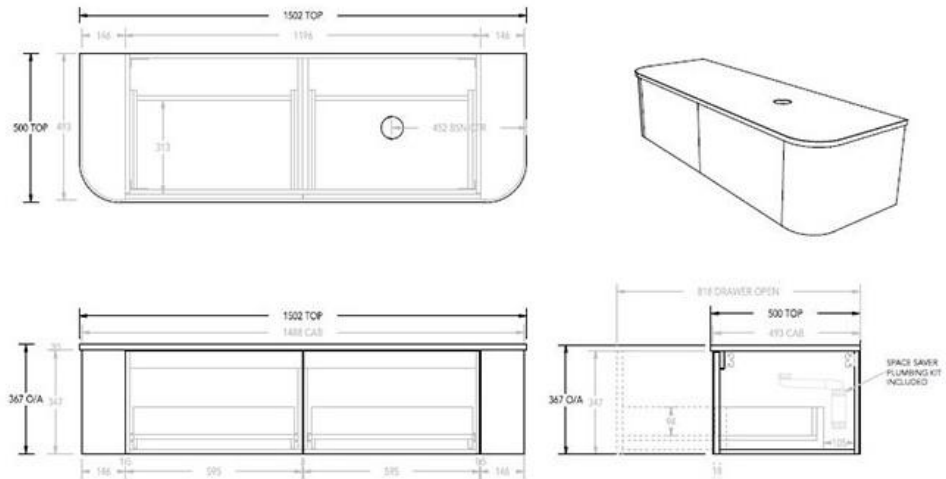

Product Specification Sheet

Waverley 1500 All Drawer Slim Wall Hung Vanity Right Hand Bowl With Friday Hybrid Quartz Benchtop – WAVFAS1500WHRFR

Effortlessly curved to elevate any bathroom.

- ✓ When ordering please advise which benchtop finish and cabinet finish you would like
- ✓ 1500 Vanity (also available in 750, 900, 1200 and 1800)
- ✓ Right Hand bowl position (also available in either left hand, double or centre position)
- ✓ Wall hung, slim all-drawer model with curved feature ends
- ✓ Choose from any 20mm benchtop in Friday Hybrid Quartz (next page)
- ✓ Bespoke curved thermolaminated v-groove cabinetry available in 4 cabinet finishes (pictured below)
- ✓ Basin not included
- ✓ Hettich AvanTech YOU push-to-open drawers in anthracite
- ✓ Space saver plumbing kit included to conceal plumbing behind drawers
- ✓ Universal Chrome plug and waste included (more colours available at an additional charge)

Adp

CABINET FINISH OPTIONS