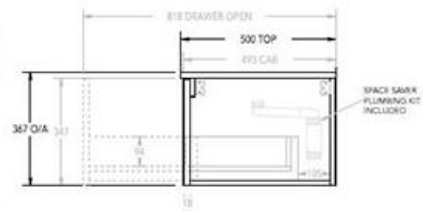

Product Specification Sheet

Waverley 1500 All Drawer Slim Wall Hung Vanity Double Bowl With Friday Hybrid Quartz Benchtop – WAVFAS1500WHDFR

Effortlessly curved to elevate any bathroom.

- ✓ When ordering please advise which benchtop finish and cabinet finish you would like
- ✓ 1500 Vanity (also available in 750, 900, 1200 and 1800)
- ✓ Double bowl position (also available in either right hand, centre or left hand position)
- ✓ Wall hung, slim all-drawer model with curved feature ends
- ✓ Choose from any 20mm benchtop in Friday Hybrid Quartz (next page)
- ✓ Bespoke curved thermolaminated v-groove cabinetry available in 4 cabinet finishes (pictured below)
- ✓ Basins not included
- ✓ Hettich AvanTech YOU push-to-open drawers in anthracite
- ✓ Space saver plumbing kit included to conceal plumbing behind drawers
- ✓ Universal Chrome plug and waste included (more colours available at an additional charge)

Adp

CABINET FINISH OPTIONS