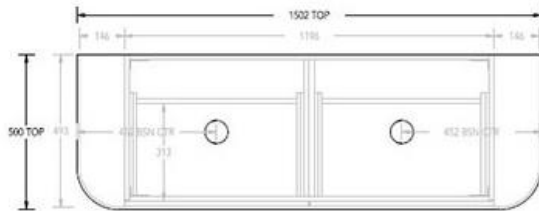

Product Specification Sheet

Waverley 1500 All Drawer Slim Wall Hung Vanity Double Bowl With Friday Hybrid Quartz Benchtop – WAVFAS1500WHDFR

Effortlessly curved to elevate any bathroom.

- ✓ When ordering please advise which benchtop finish and cabinet finish you would like
- ✓ 1500 Vanity (also available in 750, 900, 1200 and 1800)
- ✓ Double bowl position (also available in either right hand, centre or left hand position)
- ✓ Wall hung, slim all-drawer model with curved feature ends
- ✓ Choose from any 20mm benchtop in Friday Hybrid Quartz (next page)
- ✓ Bespoke curved thermolaminated v-groove cabinetry available in 4 cabinet finishes (pictured below)
- ✓ Basins not included
- ✓ Hettich AvanTech YOU push-to-open drawers in anthracite
- ✓ Space saver plumbing kit included to conceal plumbing behind drawers
- ✓ Universal Chrome plug and waste included (more colours available at an additional charge)

Adp

CABINET FINISH OPTIONS