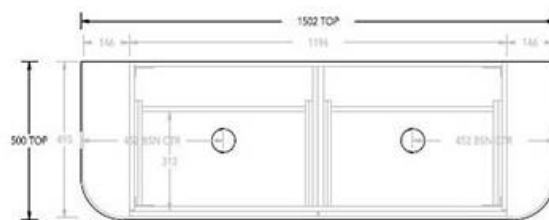

Product Specification Sheet

Waverley 1500 All Drawer Slim Wall Hung Vanity Double Bowl With Cherry Pie Benchtop – WAVFAS1500WHDCP

Effortlessly curved to elevate any bathroom.

- ✓ When ordering please advise which benchtop finish and cabinet finish you would like
- ✓ 1500 Vanity (also available in 750, 900, 1200 and 1800)
- ✓ Double bowl position (also available in either right hand, centre or left hand position)
- ✓ Wall hung, slim all-drawer model with curved feature ends
- ✓ Choose from any 20mm benchtop in Cherry Pie Premium Solid Surface (Pages 2 and 3)
- ✓ Bespoke curved thermolaminated v-groove cabinetry available in 4 cabinet finishes (pictured below)
- ✓ Basins not included
- ✓ Hettich AvanTech YOU push-to-open drawers in anthracite
- ✓ Space saver plumbing kit included to conceal plumbing behind drawers
- ✓ Universal Chrome plug and waste included (more colours available at an additional charge)

Adp

CABINET FINISH OPTIONS