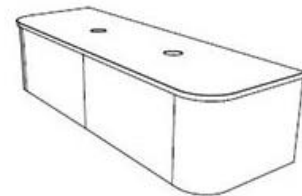

Product Specification Sheet

Waverley 1500 All Drawer Slim Wall Hung Vanity Double Bowl With Cherry Pie Benchtop – WAVFAS1500WHDCP

Effortlessly curved to elevate any bathroom.

- ✓ When ordering please advise which benchtop finish and cabinet finish you would like
- ✓ 1500 Vanity (also available in 750, 900, 1200 and 1800)
- ✓ Double bowl position (also available in either right hand, centre or left hand position)
- ✓ Wall hung, slim all-drawer model with curved feature ends
- ✓ Choose from any 20mm benchtop in Cherry Pie Premium Solid Surface (Pages 2 and 3)
- ✓ Bespoke curved thermolaminated v-groove cabinetry available in 4 cabinet finishes (pictured below)
- ✓ Basins not included
- ✓ Hettich AvanTech YOU push-to-open drawers in anthracite
- ✓ Space saver plumbing kit included to conceal plumbing behind drawers
- ✓ Universal Chrome plug and waste included (more colours available at an additional charge)

Adp

CABINET FINISH OPTIONS