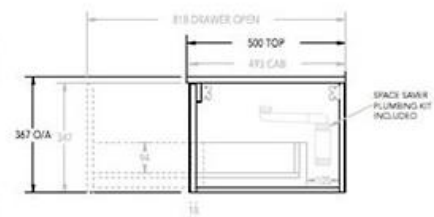

Product Specification Sheet

Waverley 1500 All Drawer Slim Wall Hung Vanity Double Bowl With Cherry Pie Benchtop – WAVFAS1500WHDCP

Effortlessly curved to elevate any bathroom.

- ✓ When ordering please advise which benchtop finish and cabinet finish you would like
- ✓ 1500 Vanity (also available in 750, 900, 1200 and 1800)
- ✓ Double bowl position (also available in either right hand, centre or left hand position)
- ✓ Wall hung, slim all-drawer model with curved feature ends
- ✓ Choose from any 20mm benchtop in Cherry Pie Premium Solid Surface (Pages 2 and 3)
- ✓ Bespoke curved thermolaminated v-groove cabinetry available in 4 cabinet finishes (pictured below)
- ✓ Basins not included
- ✓ Hettich AvanTech YOU push-to-open drawers in anthracite
- ✓ Space saver plumbing kit included to conceal plumbing behind drawers
- ✓ Universal Chrome plug and waste included (more colours available at an additional charge)

Adp

CABINET FINISH OPTIONS