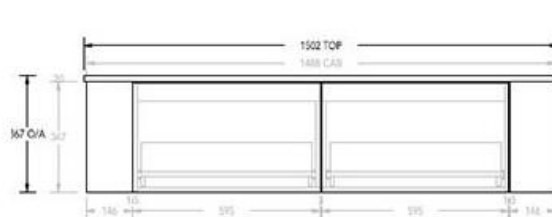

Product Specification Sheet

Waverley 1500 All Drawer Slim Wall Hung Vanity Double Bowl With Cherry Pie Benchtop – WAVFAS1500WHDCP

Effortlessly curved to elevate any bathroom.

- ✓ When ordering please advise which benchtop finish and cabinet finish you would like
- ✓ 1500 Vanity (also available in 750, 900, 1200 and 1800)
- ✓ Double bowl position (also available in either right hand, centre or left hand position)
- ✓ Wall hung, slim all-drawer model with curved feature ends
- ✓ Choose from any 20mm benchtop in Cherry Pie Premium Solid Surface (Pages 2 and 3)
- ✓ Bespoke curved thermolaminated v-groove cabinetry available in 4 cabinet finishes (pictured below)
- ✓ Basins not included
- ✓ Hettich AvanTech YOU push-to-open drawers in anthracite
- ✓ Space saver plumbing kit included to conceal plumbing behind drawers
- ✓ Universal Chrome plug and waste included (more colours available at an additional charge)

Adp

CABINET FINISH OPTIONS