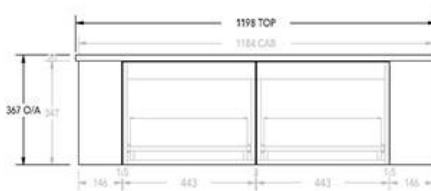

Product Specification Sheet

Waverley 1200 All Drawer Slim Wall Hung Vanity Right Hand Bowl With Cherry Pie Benchtop – WAVFAS1200WHRCP

Effortlessly curved to elevate any bathroom.

- ✓ When ordering please advise which benchtop finish and cabinet finish you would like
- ✓ 1200 Vanity (also available in 750, 900, 1500 and 1800)
- ✓ Right hand bowl position (also available in either centre or left hand position)
- ✓ Wall hung, slim all-drawer model with curved feature ends
- ✓ Choose from any 20mm benchtop in Cherry Pie Premium Solid Surface (Pages 2 and 3)
- ✓ Bespoke curved thermolaminated v-groove cabinetry available in 4 cabinet finishes (pictured below)
- ✓ Basin not included
- ✓ Hettich AvanTech YOU push-to-open drawers in anthracite
- ✓ Space saver plumbing kit included to conceal plumbing behind drawers
- ✓ Universal Chrome plug and waste included (more colours available at an additional charge)

Adp

CABINET FINISH OPTIONS