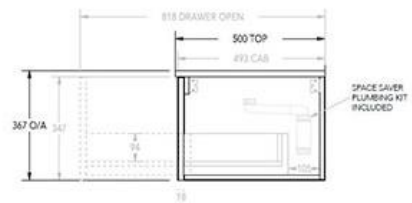

Product Specification Sheet

Waverley 1200 All Drawer Slim Wall Hung Vanity Right Hand Bowl With Cherry Pie Benchtop – WAVFAS1200WHRCP

Effortlessly curved to elevate any bathroom.

- ✓ When ordering please advise which benchtop finish and cabinet finish you would like
- ✓ 1200 Vanity (also available in 750, 900, 1500 and 1800)
- ✓ Right hand bowl position (also available in either centre or left hand position)
- ✓ Wall hung, slim all-drawer model with curved feature ends
- ✓ Choose from any 20mm benchtop in Cherry Pie Premium Solid Surface (Pages 2 and 3)
- ✓ Bespoke curved thermolaminated v-groove cabinetry available in 4 cabinet finishes (pictured below)
- ✓ Basin not included
- ✓ Hettich AvanTech YOU push-to-open drawers in anthracite
- ✓ Space saver plumbing kit included to conceal plumbing behind drawers
- ✓ Universal Chrome plug and waste included (more colours available at an additional charge)

Adp

CABINET FINISH OPTIONS