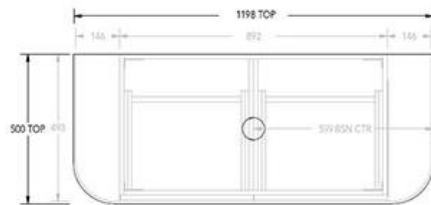

Product Specification Sheet

Waverley 1200 All Drawer Slim Wall Hung Vanity Right Hand Bowl With Cherry Pie Benchtop – WAVFAS1200WHRCP

Effortlessly curved to elevate any bathroom.

- ✓ When ordering please advise which benchtop finish and cabinet finish you would like
- ✓ 1200 Vanity (also available in 750, 900, 1500 and 1800)
- ✓ Right hand bowl position (also available in either centre or left hand position)
- ✓ Wall hung, slim all-drawer model with curved feature ends
- ✓ Choose from any 20mm benchtop in Cherry Pie Premium Solid Surface (Pages 2 and 3)
- ✓ Bespoke curved thermolaminated v-groove cabinetry available in 4 cabinet finishes (pictured below)
- ✓ Basin not included
- ✓ Hettich AvanTech YOU push-to-open drawers in anthracite
- ✓ Space saver plumbing kit included to conceal plumbing behind drawers
- ✓ Universal Chrome plug and waste included (more colours available at an additional charge)

Adp

CABINET FINISH OPTIONS