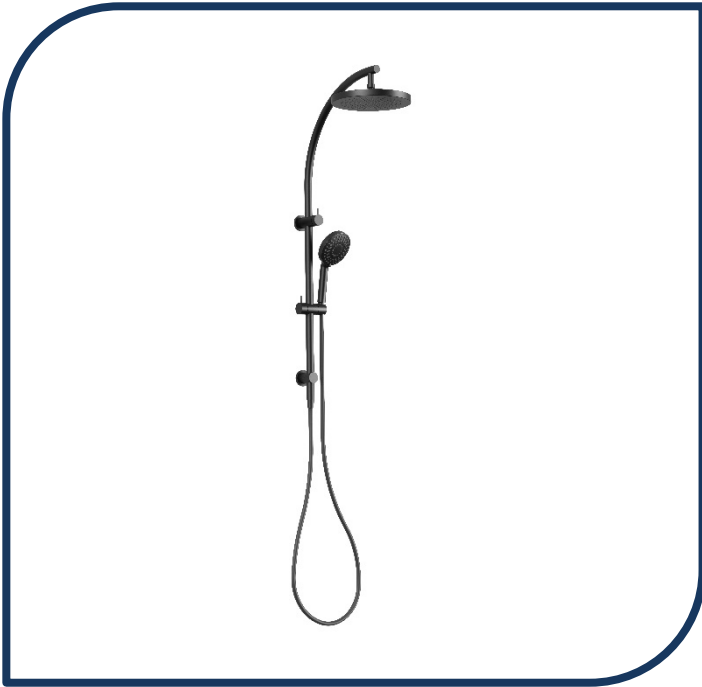

### Vivid Twin Shower Matte Black – V726MB

The Vivid Twin Shower is elegant, rounded and modern. This practical and stylish Twin Shower represents the ideal balance between quality and value for money.

- ✓ 230mm diameter overhead shower rose
- ✓ Integrated diverter to direct water flow from overhead shower to hand shower
- ✓ WELS 3 star, 7.5l/min
- ✓ Matte black