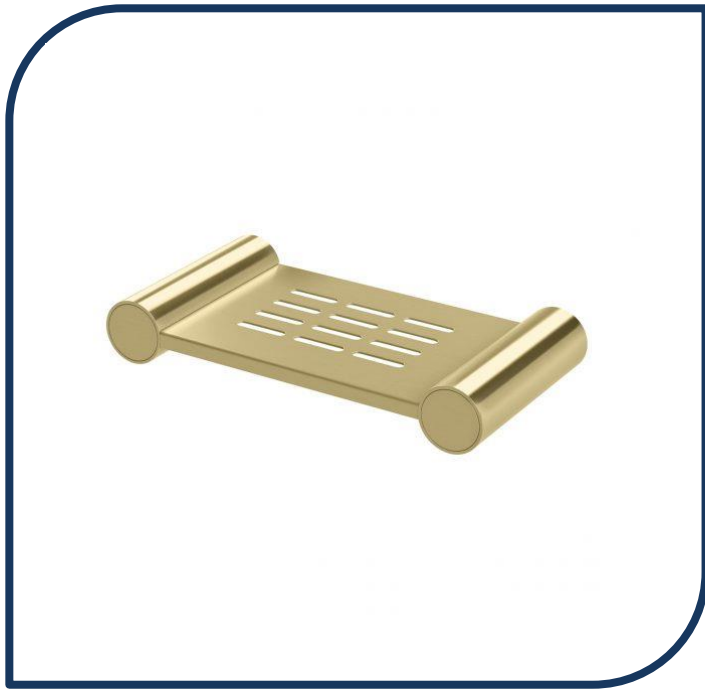

Product Specification Sheet

Vivid Slimline Soap Dish Brushed Gold - 111-8300-12

With its slimline lever handles and stylish practical mixers, The Vivid Slimline collection will suit any modern interior. Phoenix offers a wide variety of bathroom shower and accessories that will complement any Vivid Slimline mixer.

- ✓ Durable, high quality finish
- ✓ Thin, elegant design to complement any contemporary space
- ✓ Unique, easy fix design with level adjustment mechanism and concealed fixing
- ✓ Brushed Gold finish (also available in brushed nickel, chrome and matte black)