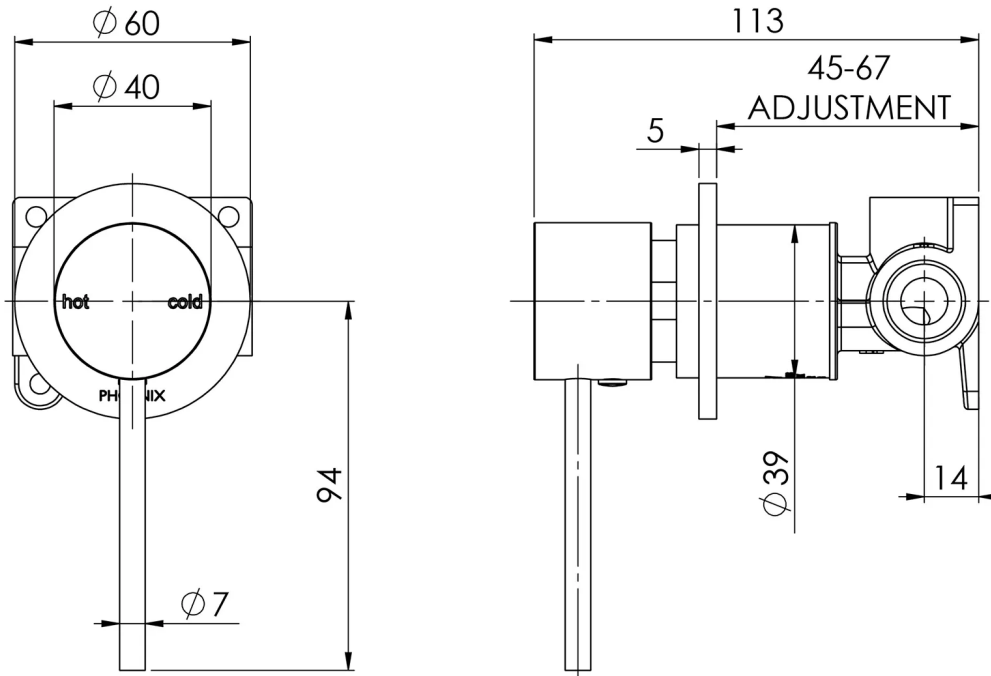

VIVID SLIMLINE

VIVID SLIMLINE SHOWER / WALL MIXER 60MM BACKPLATE

SPECIFICATIONS

AVAILABLE IN

VS7801-00
Chrome

VS7801-40
Brushed Nickel

VS7801-30
Gun Metal

VS7801-31
Brushed Carbon

VS7801-10
Matte Black

VS7801-12
Brushed Gold

INFORMATION

Temperature Rating
1 - 75°C

Pressure Rating
150 - 500kPa

MAINTENANCE AND CARE:

- All surfaces should be cleaned with mild liquid detergent or soap and water.
- Do not use cream cleaners or citrus based cleaning products, as they are abrasive.
- Use of unsuitable cleaning agents may damage the surface.
- Any damage caused in this way will not be covered by warranty.

Please visit <https://www.phoenixtapware.com.au/warranty> to view the full warranty

While we aim to ensure the specifications shown are correct at time of printing, Phoenix Tapware reserves the right to make modifications without prior notice. Always use the physical product measurements for mark-ups and roughing-in as the line drawing shown may differ from the actual product over time. All measurements are shown in millimetres. Colours may vary from image shown.