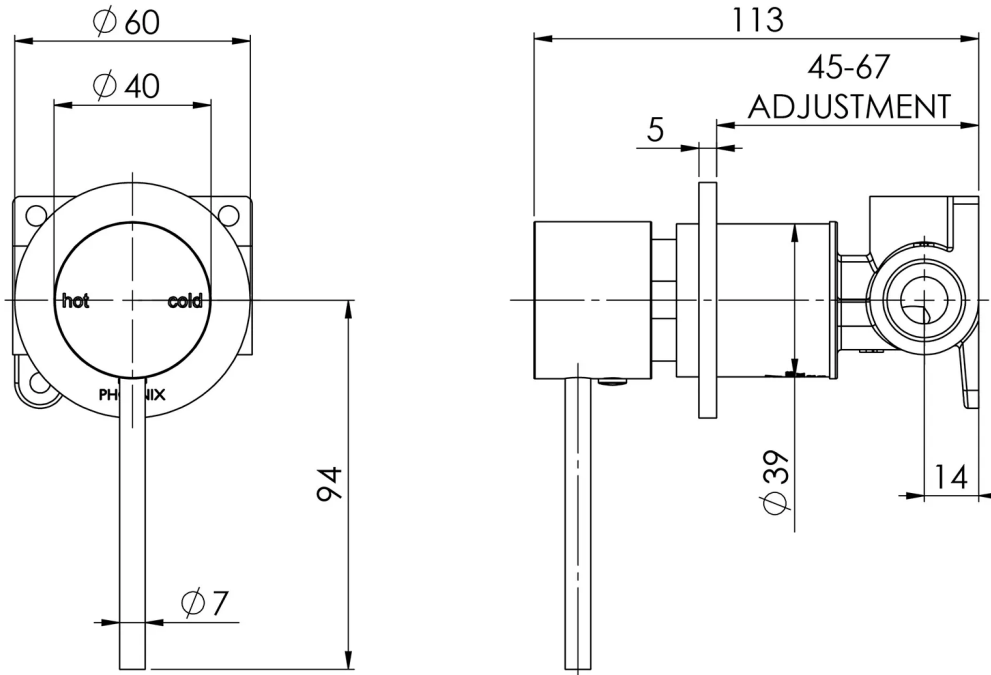

VIVID SLIMLINE

VIVID SLIMLINE SHOWER / WALL MIXER 60MM BACKPLATE

SPECIFICATIONS

AVAILABLE IN

VS7801-00
Chrome

VS7801-40
Brushed Nickel

VS7801-30
Gun Metal

VS7801-31
Brushed Carbon

VS7801-10
Matte Black

VS7801-12
Brushed Gold

INFORMATION

Temperature Rating
1 - 75°C

Pressure Rating
150 - 500kPa

MAINTENANCE AND CARE:

- All surfaces should be cleaned with mild liquid detergent or soap and water.
- Do not use cream cleaners or citrus based cleaning products, as they are abrasive.
- Use of unsuitable cleaning agents may damage the surface.
- Any damage caused in this way will not be covered by warranty.