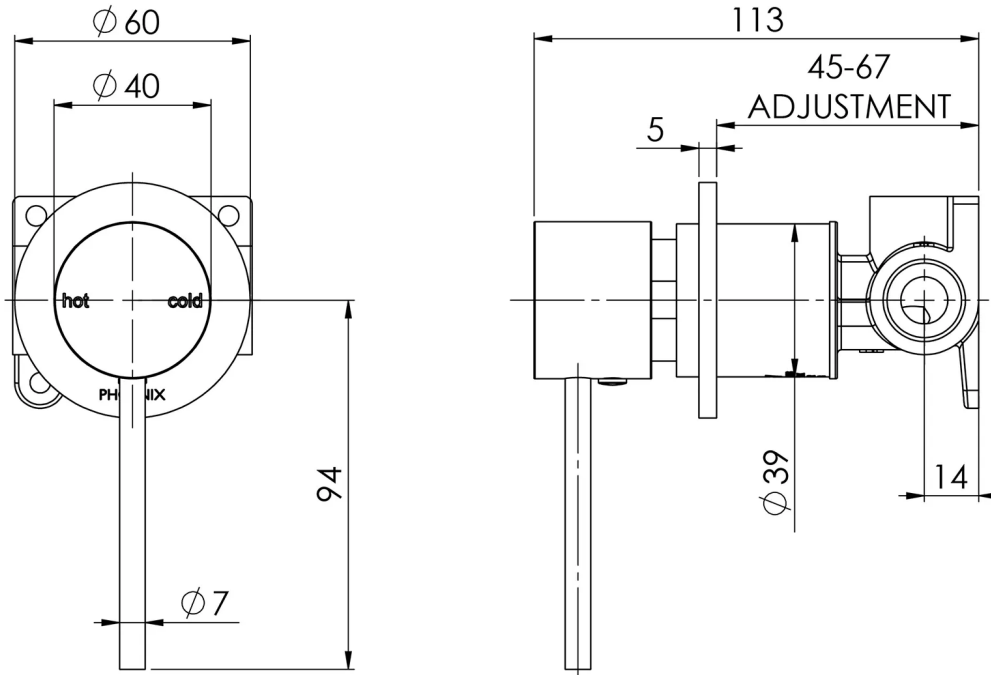

# VIVID SLIMLINE

VIVID SLIMLINE SHOWER / WALL MIXER 60MM BACKPLATE

## SPECIFICATIONS