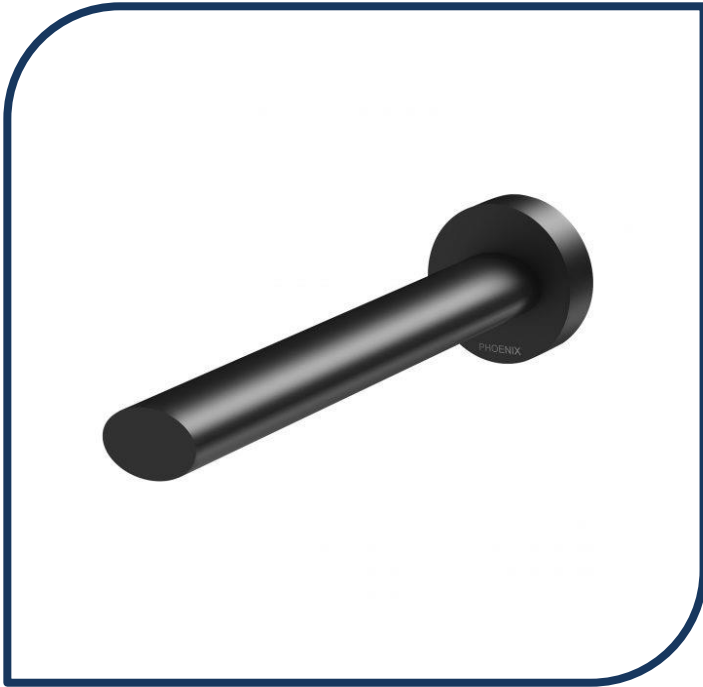

Product Specification Sheet

Vivid Slimline Oval Wall Basin Outlet 180mm Matte Black – VV774-MB

The elegant contours and delicately merging surfaces of the Vivid Slimline Oval collection makes it a beautiful kitchen focal point. Boasting style and sophistication, this collection will enhance the look and feel of any modern kitchen

- ✓ Basin outlet (also available in bath option)
- ✓ 185mm overall reach
- ✓ Push fit spout to eliminate installation scratches
- ✓ WELS 6* Rating, 4.5L/min
- ✓ Matte Black finish (also available in chrome, brushed nickel and brushed gold)