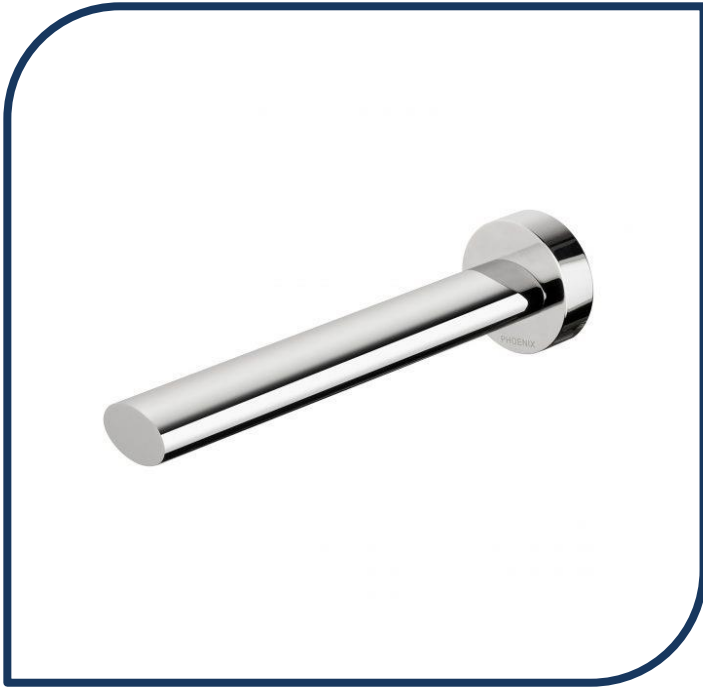

Product Specification Sheet

Vivid Slimline Oval Wall Basin Outlet 180mm Chrome – VV774-CHR

The elegant contours and delicately merging surfaces of the Vivid Slimline Oval collection makes it a beautiful kitchen focal point. Boasting style and sophistication, this collection will enhance the look and feel of any modern kitchen

- ✓ Basin outlet (also available in bath option)
- ✓ 185mm overall reach
- ✓ Push fit spout to eliminate installation scratches
- ✓ WELS 6* Rating, 4.5L/min
- ✓ Chrome finish (also available in matte black, brushed nickel and brushed gold)