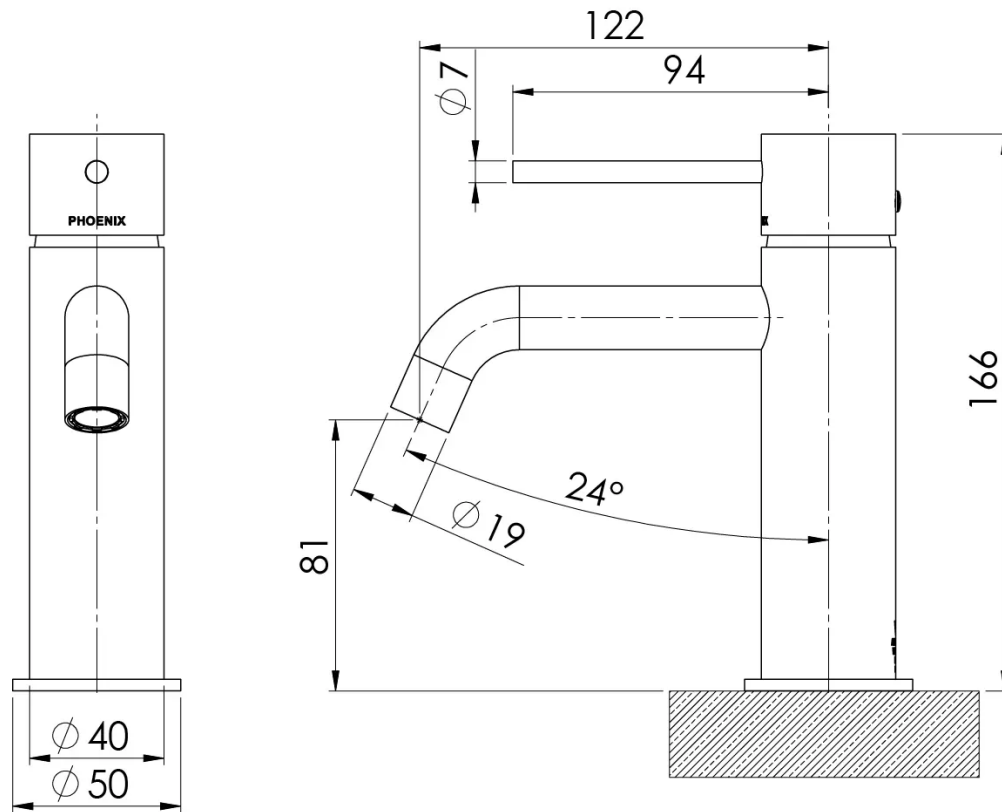

VIVID SLIMLINE

VIVID SLIMLINE BASIN MIXER CURVED OUTLET

SPECIFICATIONS

AVAILABLE IN

VS7701-00
Chrome

VS7701-40
Brushed Nickel

VS7701-30
Gun Metal

VS7701-31
Brushed Carbon

VS7701-10
Matte Black

VS7701-12
Brushed Gold

INFORMATION

Temperature Rating
1 - 75°C

Pressure Rating
150 - 500kPa

MAINTENANCE AND CARE:

- All surfaces should be cleaned with mild liquid detergent or soap and water.
- Do not use cream cleaners or citrus based cleaning products, as they are abrasive.
- Use of unsuitable cleaning agents may damage the surface.
- Any damage caused in this way will not be covered by warranty.

Please visit <https://www.phoenixtapware.com.au/warranty> to view the full warranty

While we aim to ensure the specifications shown are correct at time of printing, Phoenix Tapware reserves the right to make modifications without prior notice. Always use the physical product measurements for mark-ups and roughing-in as the line drawing shown may differ from the actual product over time. All measurements are shown in millimetres. Colours may vary from image shown.