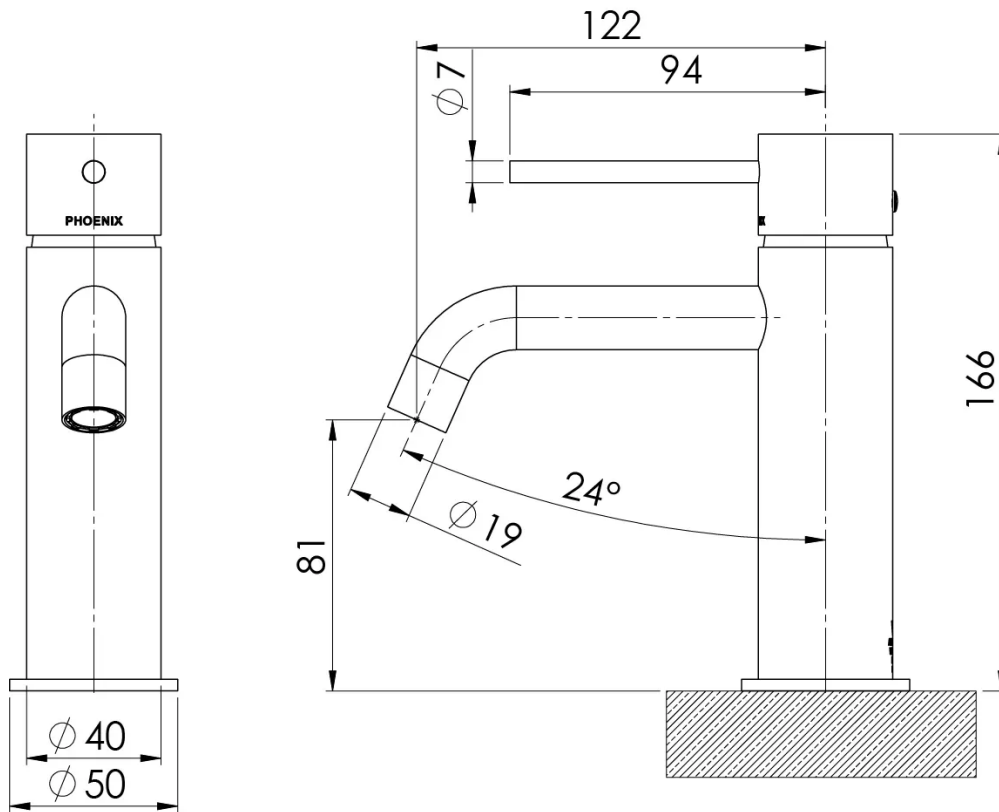

## SPECIFICATIONS

Please visit <https://www.phoenixtapware.com.au/warranty> to view the full warranty

While we aim to ensure the specifications shown are correct at time of printing, Phoenix Tapware reserves the right to make modifications without prior notice. Always use the physical product measurements for mark-ups and roughing-in as the line drawing shown may differ from the actual product over time. All measurements are shown in millimetres. Colours may vary from image shown.