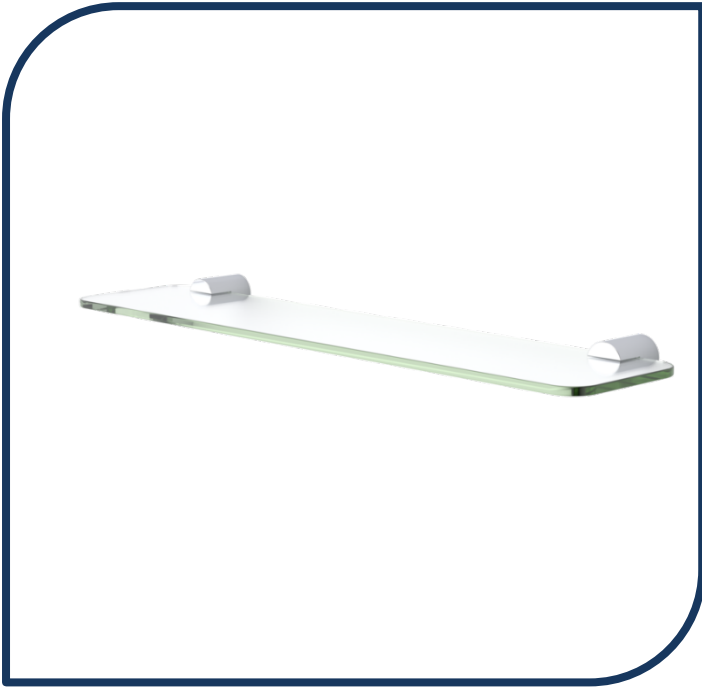

Product Specification Sheet

Villa Glass Shelf – 6916.04

Villa's signature upswept angles are softened by its flattened, rounded lines, creating simple, enduring looks and a tangible sense of quality. Villa is ideal for refreshing traditional or modern bathrooms.

- ✓ Glass shelf
- ✓ Overall length of 500mm
- ✓ Contemporary design to suit a range of bathroom styles
- ✓ Dual fixings for added strength
- ✓ Complementing the Villa range of mixers & showers
- ✓ Chrome finish