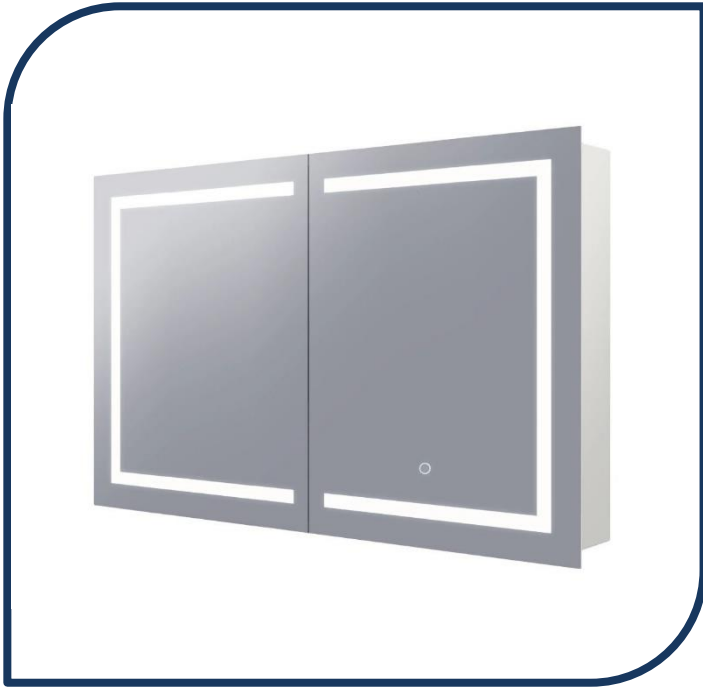

Product Specification Sheet

Vera 1200 Mirror Shaving Cabinet with LED light and Demister – V120D

The Vera series incorporates modern technology, whilst the design is still loyal to traditional styles. With ambient lighting and an in-built demister that defogs the cabinet after a hot shower, create a strong visual impact to your bathroom. The LED cabinet can be semi-recessed or surface mounted making it the perfect fit for any bathroom.

- ✓ Front Lit LED lighting
- ✓ Demister/Anti fog built in
- ✓ Touch sensor
- ✓ Semi recessable
- ✓ Concealed wire technology
- ✓ Copper Free Mirror

REMER