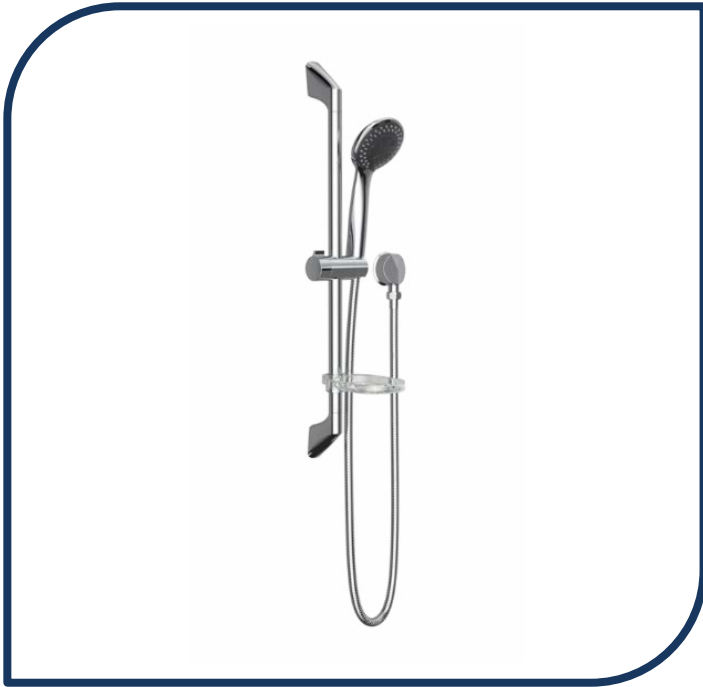

Product Specification Sheet

Venecia Multifunction Rail Shower – 632270C3A

The Venecia range of simple, practical showers is designed to complement the toilets, basins, taps and accessories. Venecia is a complete collection designed to create bathroom synergy and will add the modern touch to any bathroom renovation.

- ✓ Three spray options for added functionality
- ✓ Easy clean silicone nozzles
- ✓ Shower rail includes convenient, integrated acrylic soap dish
- ✓ WELS 3 star rating
- ✓ Chrome finish

stylus