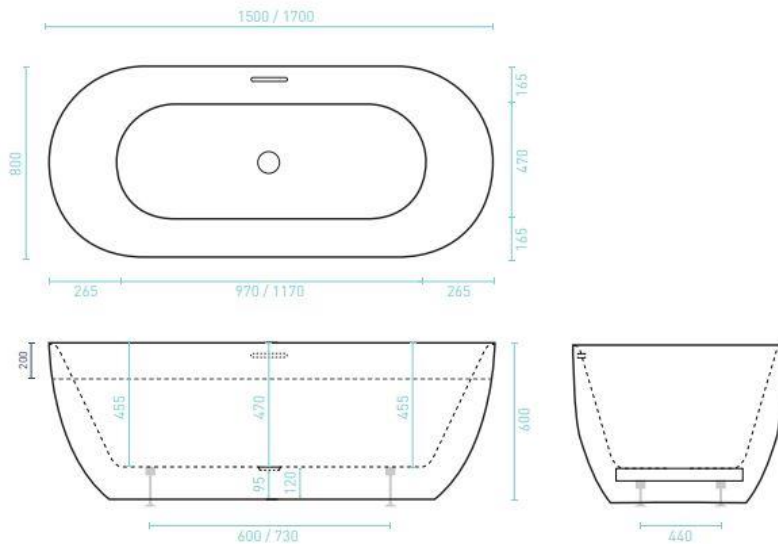

## Product Specification Sheet

### Valentina 1700 Freestanding Bath Matte White – VA1700MW

The Valentina oval freestanding bath has stunning, smooth curves finished in a stylish matte white. Exceptional designer style without the price tag, the Valentina comes with a matte white pop-up plug & waste & integrated slot overflow.

- ✓ 1700mm length (also available in 1500mm)
- ✓ Premium sanitary grade acrylic
- ✓ Integrated slot overflow
- ✓ Centre waste position
- ✓ Matte White pop-up plug and waste included
- ✓ Internal steel frame
- ✓ Self-supporting adjustable feet
- ✓ Reinforced base
- ✓ Matte White finish

**DECINA**  
DISCOVER INDULGENCE

Spec's displayed are for both sizes (1500 and 1700)