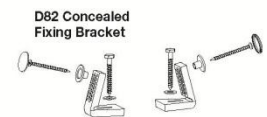

Note: All height dimensions to underside of pan, make allowance for bedding when installing.

Bedding: The pan should be fixed to the floor with a sand cement mixture of 3:1 to a depth of 60mm. Do not use lime or fast drying cement in the bedding mixture. When bedded the back of the foot of the pan should be approximately 10mm above the finished floor.

Bracket fixing: The pan should be bedded with an acetic cured silicone sealant and fixed with the D82 Fixing Brackets supplied.