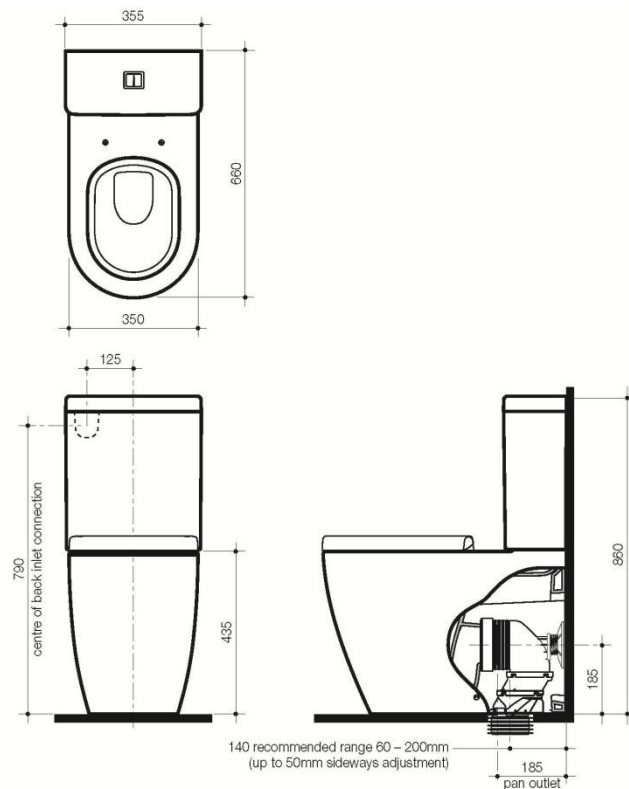

## Product Specification Sheet

- ✓ Back entry or bottom inlet vitreous china cistern
- ✓ Universal trap for S or P Trap installations (S Trap 60-200mm, P Trap 185mm)
- ✓ Includes Arc soft close or standard seat
- ✓ WELS 4 star rating, 4.5/3l dual flush
- ✓ White only

**caroma**

- 743500 – back entry suite, soft close seat
- 743800 – back entry suite, standard seat
- 744500 – bottom inlet suite, soft close seat
- 744800 – bottom inlet suite, standard seat

Urbane Wall Faced Close Coupled Toilet Suite with Seat	Code No.
4.5/3 litre Back Inlet Internal overflow with Arc Soft Close seat	743500
4.5/3 litre RH Bottom Inlet Internal overflow with Arc Soft Close seat	744500