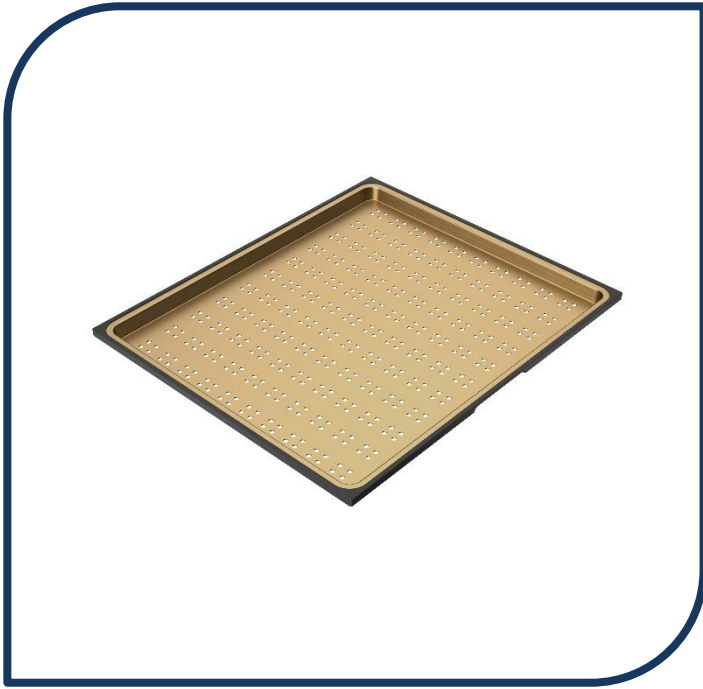

### Urbane II Stainless Steel Drainer Tray Brushed Brass - COAC040BB

Channel your inner-chef and explore the excitement of creating new meals at home with the Urbane II Kitchen Sink and style with this stainless steel drainer tray.

- ✓ Designed for ultimate functionality
- ✓ Premium 304 grade stainless steel for everyday use
- ✓ Fits full size bowl
- ✓ Supplied with plastic over mould to reduce noise and enhance functionality
- ✓ Brushed Brass finish (also available in gunmetal)