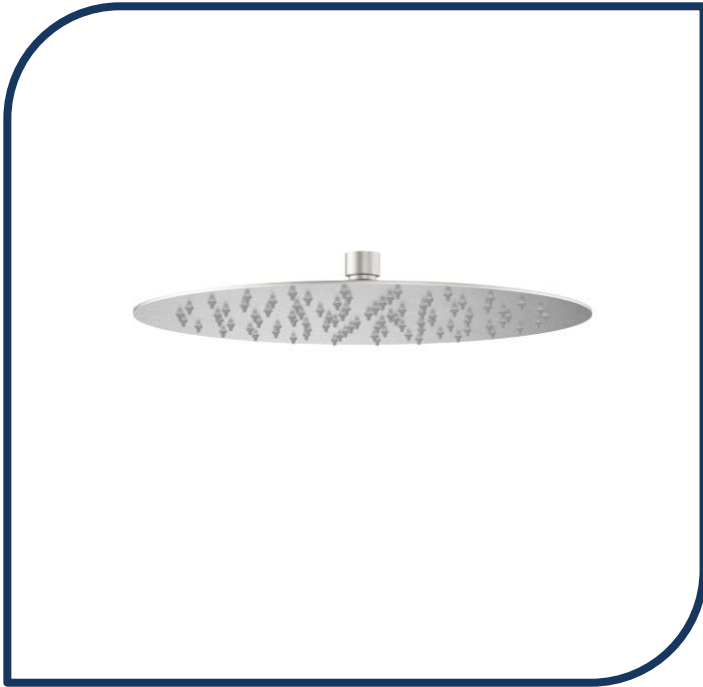

Product Specification Sheet

Urbane II 300mm Round Rain Shower Rose Brushed Nickel – 99634BN3A

Your shower is one of the most important features of your bathroom and the slim, sleek design of Urbane II Showers is perfect for an effortless modern design. Choosing the right type of shower for your bathroom from the Urbane II Showers Collection will ensure a luxurious showering experience every time.

- ✓ Premium quality flow regulators deliver a consistent flow of water under a range of water pressures
- ✓ Large 300mm diameter
- ✓ Shower arm sold separately
- ✓ Easy clean silicone nozzles
- ✓ WELS 3* Rating (Range D) 9L/min
- ✓ Brushed Nickel finish (also available in gunmetal, matte black, brushed brass and chrome)