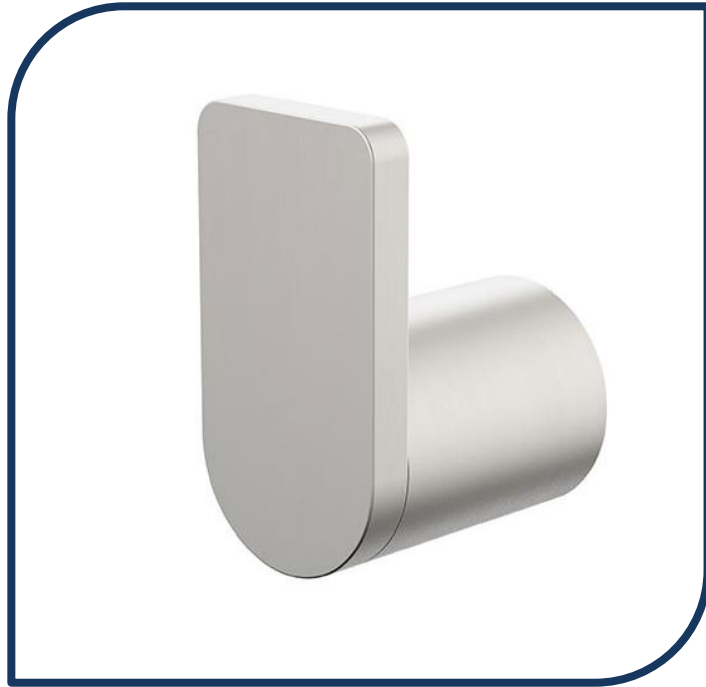

### Urbane II Robe Hook Brushed Nickel – 99621BN

Complete your bathroom with Caroma's range of Urbane II bathroom accessories. The contemporary design and thin-edge details will complement the rest of your choices from the collection.

- ✓ Metal construction ensures durability
- ✓ Contemporary design and thin edge details to suit modern bathroom
- ✓ Match with the rest of Urbane II Bathroom Accessories Collection
- ✓ Brushed Nickel finish (also available in chrome, matte black, brushed brass and gunmetal)