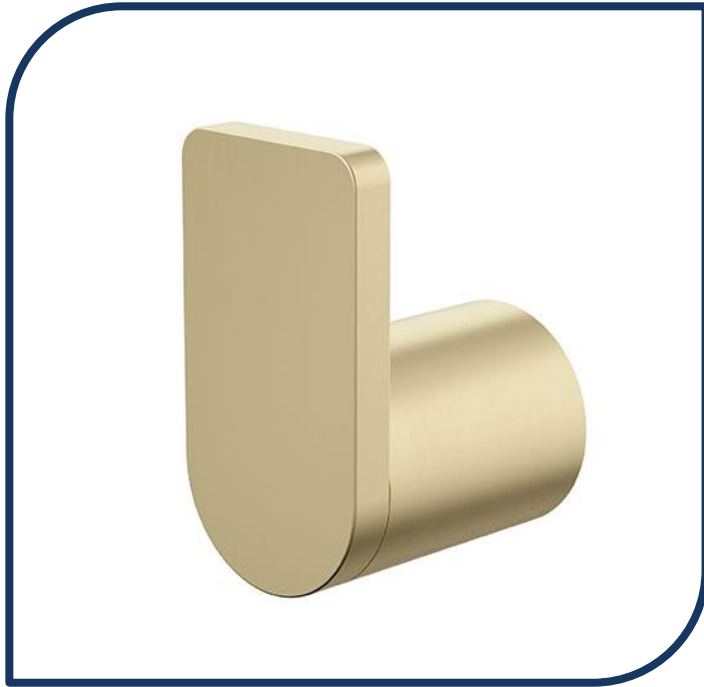

Product Specification Sheet

Urbane II Robe Hook Brushed Brass – 99621BB

Complete your bathroom with Caroma's range of Urbane II bathroom accessories. The contemporary design and thin-edge details will complement the rest of your choices from the collection.

- ✓ Metal construction ensures durability
- ✓ Contemporary design and thin edge details to suit modern bathroom
- ✓ Match with the rest of Urbane II Bathroom Accessories Collection
- ✓ Brushed Brass finish (also available in chrome, matte black, brushed nickel and gunmetal)