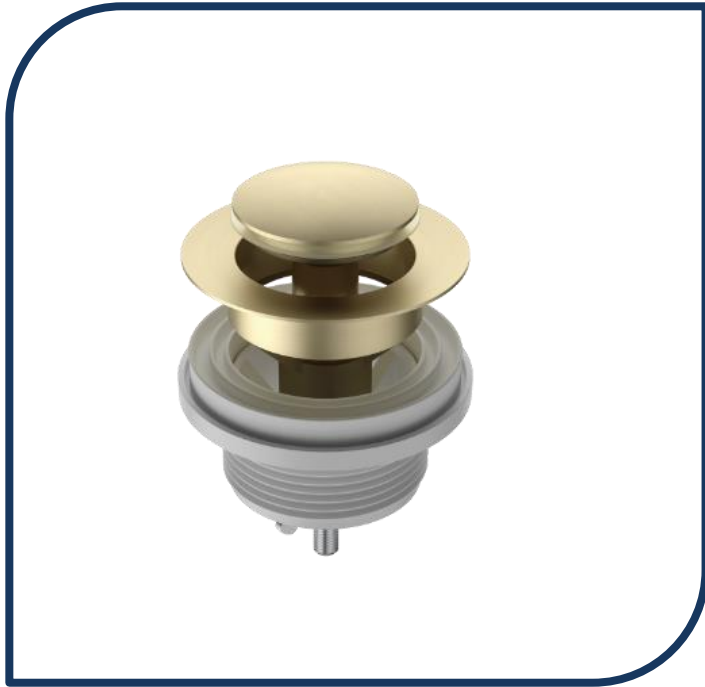

Product Specification Sheet

Urbane II Bath Pop-up Plug And Waste Brushed Brass – 323060BB

Available in a beautiful and highly durable palette of colour finishes that match the taps and showers, these Urbane II colour kits allow you to customise your bathroom to your unique style and taste right down to the basin plugs and toilet hinges.

- ✓ Pop-up plug and waste
- ✓ Match with Urbane II Baths
- ✓ Brushed Brass finish (also available in chrome, matte black, gunmetal and brushed nickel)