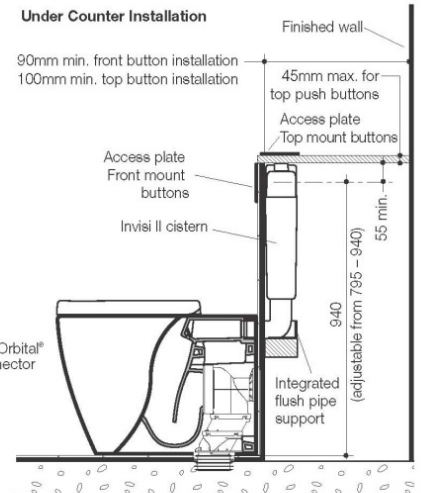

Under Counter Installation

Note: access to cistern internals can be achieved through either front or top mount button plate option.