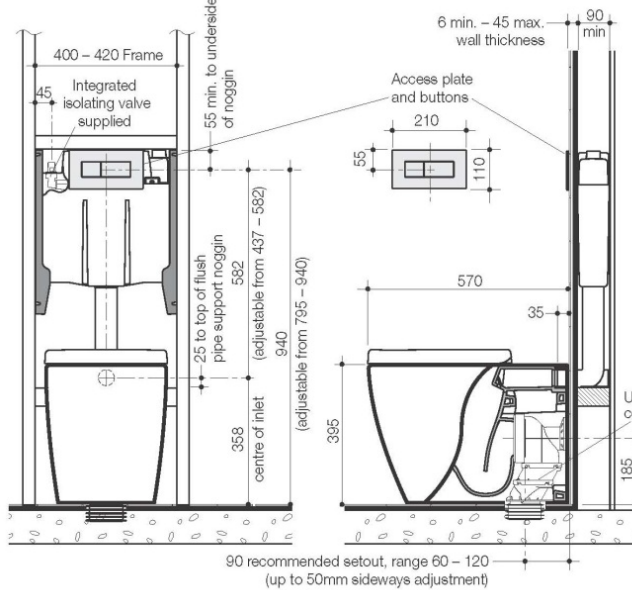

Inwall Installation