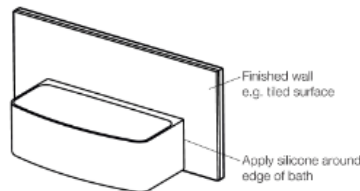

Product Specification Sheet

Urbane 1675 Back-To-Wall-Bath – UR7WFW

Ideal for small spaces, yet spacious and comfortable enough for two, the Urbane back-to-wall bath ensures a relaxing soak. Bringing together the sophisticated look of a freestanding bath and the practicalities of a standard island bath, the integrated design of the Urbane bath makes it easy to clean. Indulgent yet affordable, it makes for the perfect addition to any bathroom.

- ✓ Back-to-wall bath
- ✓ 1675 x 780 x 570
- ✓ Plug & waste not included
- ✓ Includes footlocker fittings
- ✓ White only

caroma®