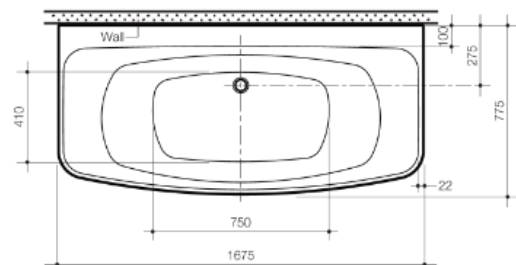

Flexible Connector Installation