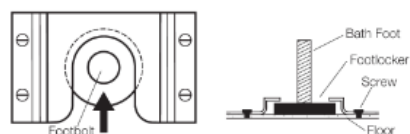

Foot Installation to Footlocker