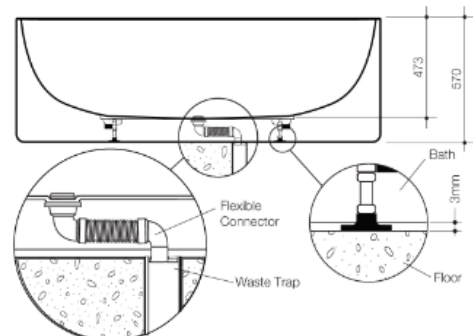

Flexible Connector Installation