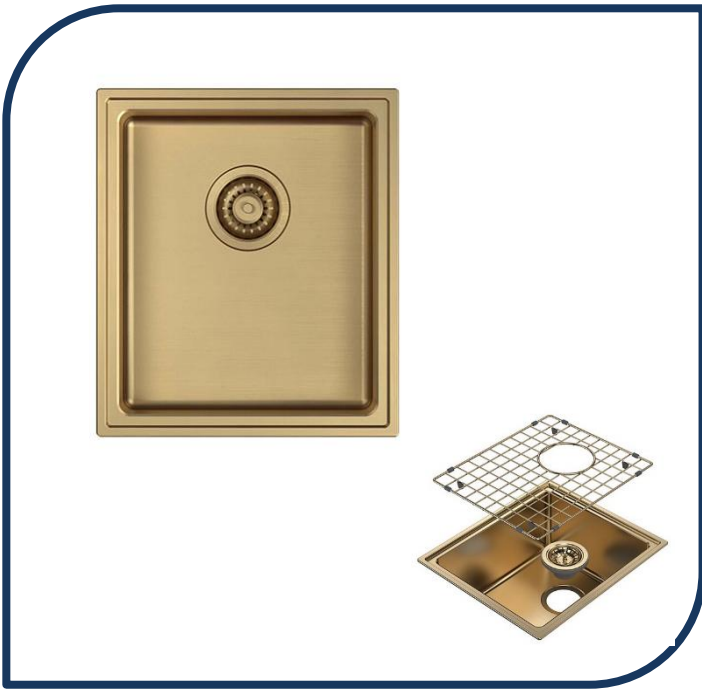

Product Specification Sheet

Urbane II Single Bowl Sink Brushed Brass - CO0100BB

Designed to elevate kitchen design and experience, the Caroma Urbane II Coloured Sink Collection features timeless designs, perfect to complement any benchtop and kitchen cabinetry. PVD applied colour finishes to suit individual styles.

- ✓ Single bowl sink
- ✓ 26L bowl capacity
- ✓ Premium 304 grade stainless steel for everyday use
- ✓ Includes colour matched basket waste and 1x sink protector
- ✓ Suitable for easy under mount and over mount installation
- ✓ Matching tapware and accessories available for separate purchase
- ✓ Brushed Brass finish (also available in gunmetal)