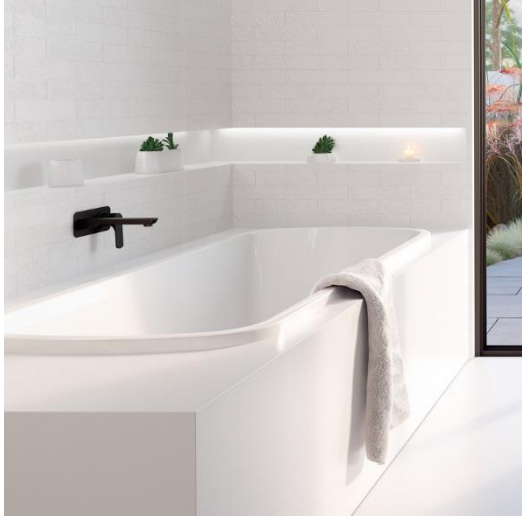

### Urbane 1675 Island Bath

The Urbane island bath embodies classic, contemporary style with smooth curves and subtle accents that won't go out of fashion. Dual reclined ends and a centrally located waste mean this bath is comfortable enough for two. Perfectly matches the Urbane range of basins and toilets.

- ✓ Dual reclined ends for added comfort
- ✓ Centrally located waste
- ✓ Matching Urbane toilet suites, tapware, basins & accessories available

**caroma**

N/A