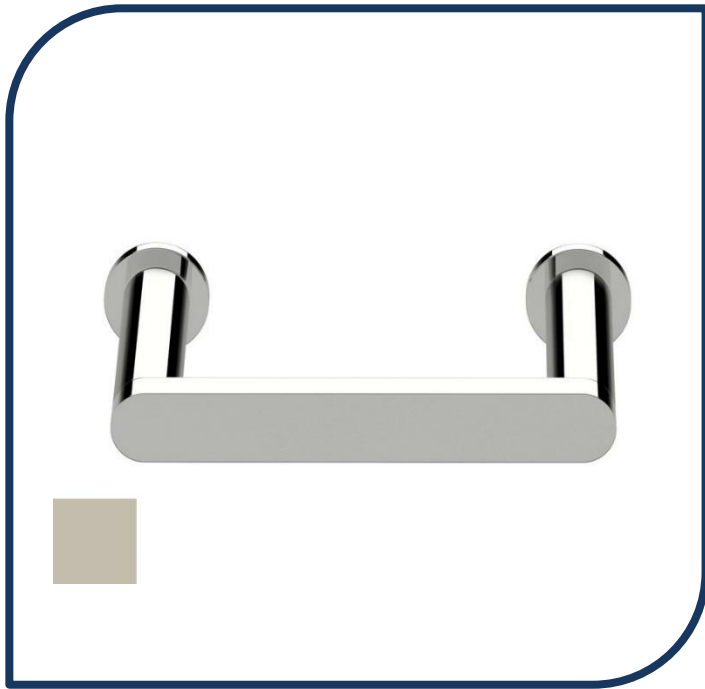

### Duet Toilet Roll Holder Matte Nickel – DTRH-09

Sussex Tapware's new Duet collection is inspired by the beauty of duality, ranging from minimal and elegant to modern and refined. The Duet range offers versatility and functionality throughout your home.