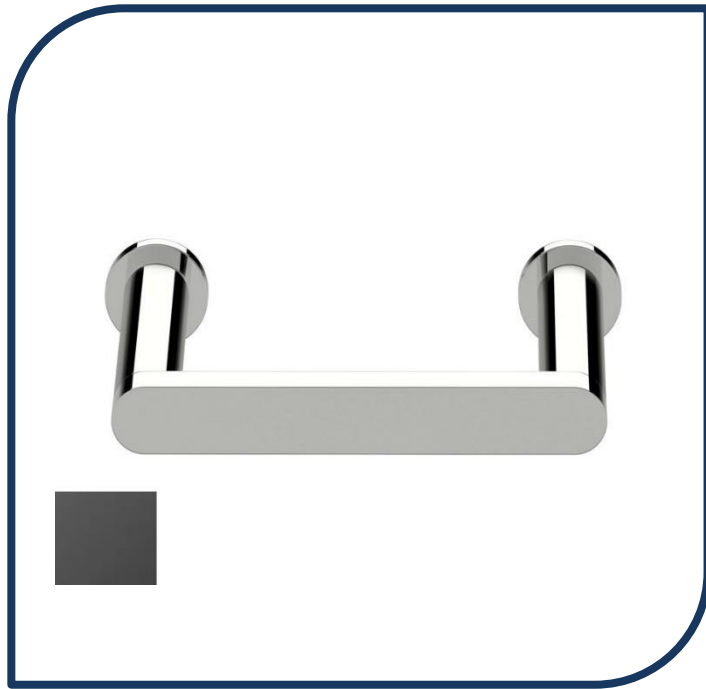

Product Specification Sheet

Duet Toilet Roll Holder Black Chrome – DTRH-15

Sussex Tapware's new Duet collection is inspired by the beauty of duality, ranging from minimal and elegant to modern and refined. The Duet range offers versatility and functionality throughout your home.

- ✓ Brass construction
- ✓ Chrome pictured – Black Chrome image not available (also available in chrome, brushed nickel, nickel, matte nickel, matte chrome, satin chrome, matte gunmetal, brushed gunmetal, gunmetal chrome, brushed black and matte black)