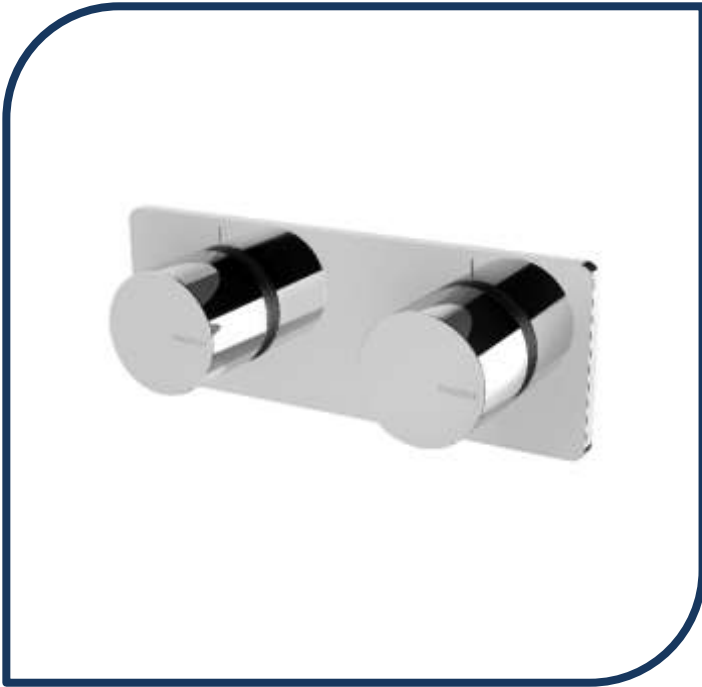

Product Specification Sheet

Toi Twin Bath/Shower Mixer Chrome – 108-7920-00

This collection embraces the eclectic trend of split finishes, along with slim aesthetics and twist dial mixer handles. Individual and stylish, Toi blurs the line between industry and art.

- ✓ Twist dial handle design, featuring a two click indicator system
- ✓ Operation of two water outlets simultaneously
- ✓ Etched indicators & ridged feature for easy operation
- ✓ 60x165mm rectangular backplate
- ✓ Chrome finish (also available in chrome/matte black and matte black/brushed rose gold)