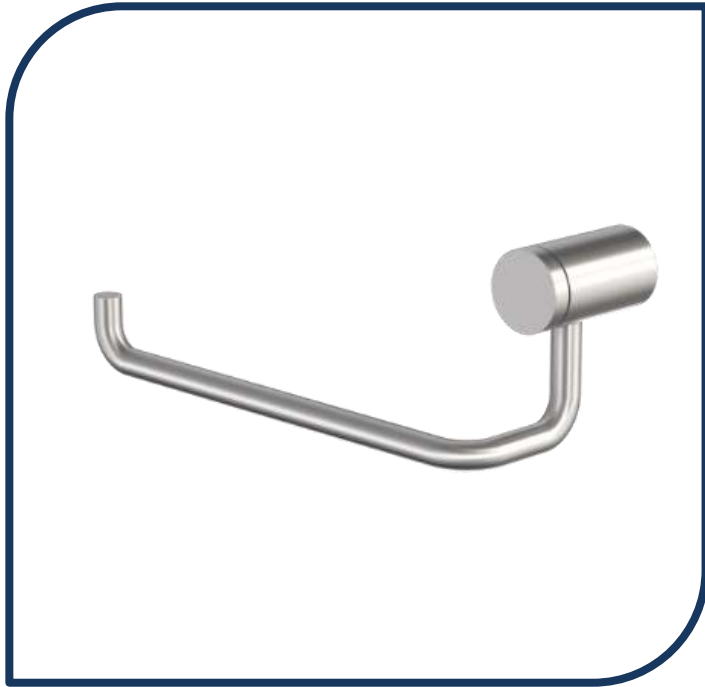

### Titan Toilet Roll Holder Stainless Steel – 99103SS

The Titan accessories range perfectly complements the new Titan tapware range - Caroma's first stainless steel tapware collection - and adds a stylish touch to any bathroom. The stainless steel finish also ensures superior resistance and wear.

- ✓ Single toilet roll holder
- ✓ Corrosion and rust resistant, ideal for harsher conditions (suitable for indoor use only)
- ✓ Polished finish adds lustre and style
- ✓ Coordinates perfectly with Titan mixer range
- ✓ 304 Grade stainless steel construction
- ✓ Stainless Steel finish