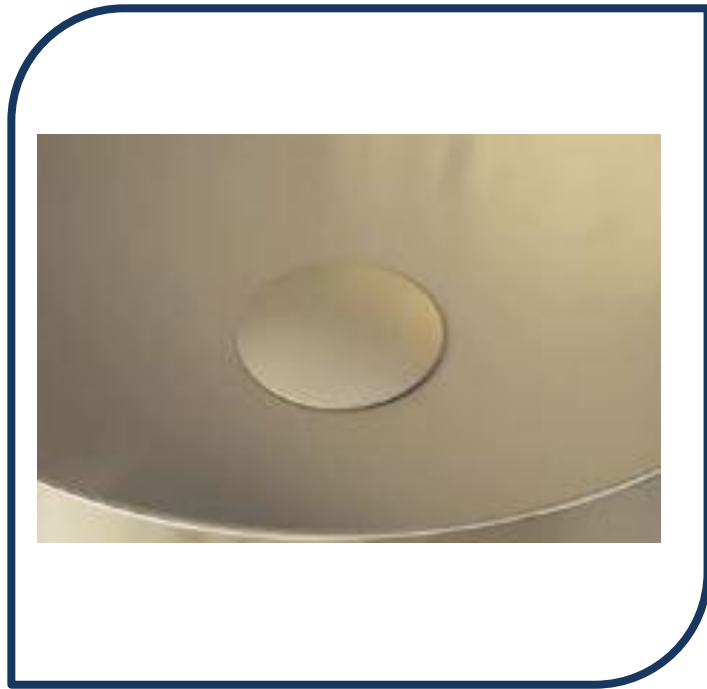

Product Specification Sheet

Timberline Stainless Steel Waste Brushed Gold – POP-OPT-BG

- ✓ Match with Timberline Luxe Basin's
- ✓ Wastes only suit Timberline's above counter and inset basins with no overflow
- ✓ Brushed Gold finish (also available in brushed nickel)