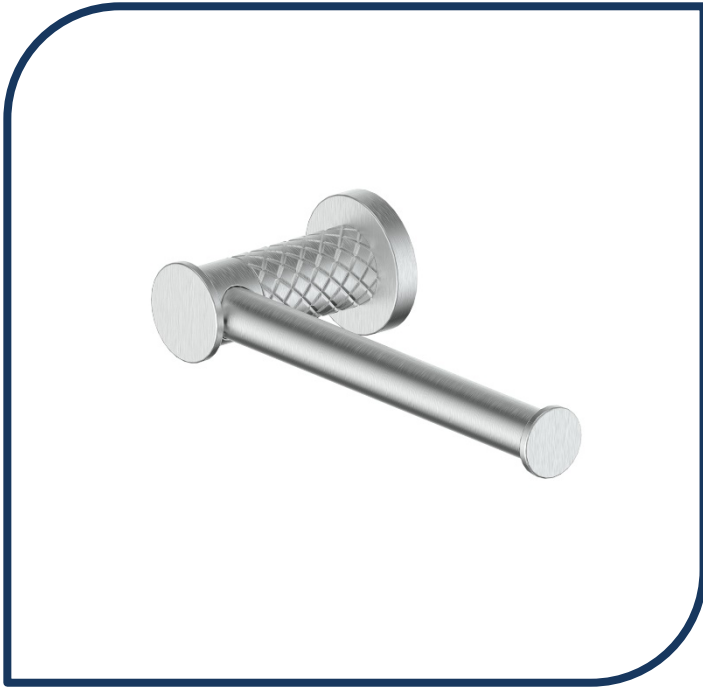

Product Specification Sheet

Textura Toilet Roll Holder Brushed Stainless - 183083

Textura stands out in the crowd bringing true textured finishes to the bathroom. With its unique textured finish, the Textura range adds a distinctive touch of luxury to any home.

- ✓ Toilet Roll Holder
- ✓ Round back plate
- ✓ Matching tapware and accessories available
- ✓ Brushed Stainless finish (also available in matte black and brushed brass)