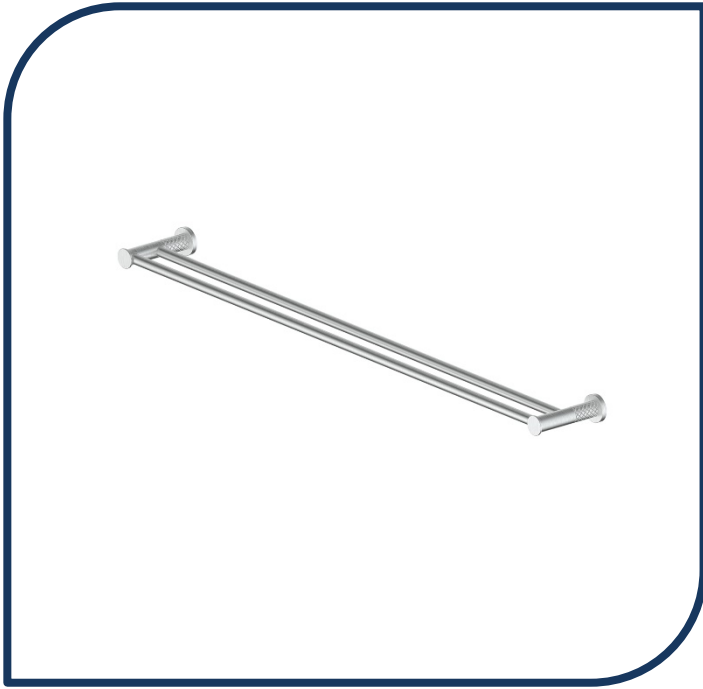

Product Specification Sheet

Textura Double Towel Rail Brushed Stainless - 183153

Textura stands out in the crowd bringing true textured finishes to the bathroom. With its unique textured finish, the Textura range adds a distinctive touch of luxury to any home.

- ✓ Double Towel Rail
- ✓ 762mm overall length
- ✓ Round back plate
- ✓ Matching tapware and accessories available
- ✓ Brushed Stainless finish (also available in matte black and brushed brass)