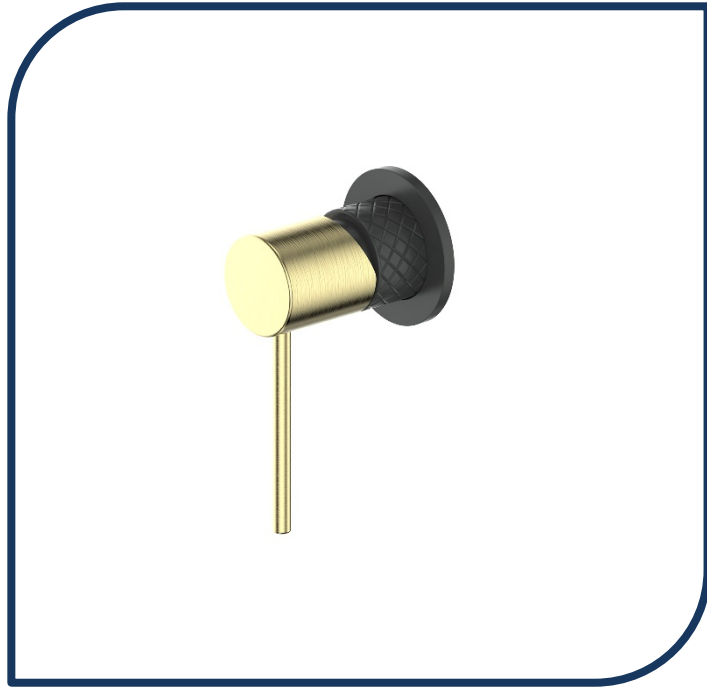

Product Specification Sheet

Textura Bath/Shower Mixer Matte Black/Brushed Brass - 18302578

Textura stands out in the crowd bringing true textured finishes to the bathroom. With its unique textured finish, the Textura range adds a distinctive touch of luxury to any home.

- ✓ Bath/Shower Mixer
- ✓ Packaged with both pin lever and non-pin lever handle
- ✓ Matching tapware and accessories to complete your bathroom look
- ✓ Matte Black/Brass finish (also available in matte black, brushed stainless and brushed brass)