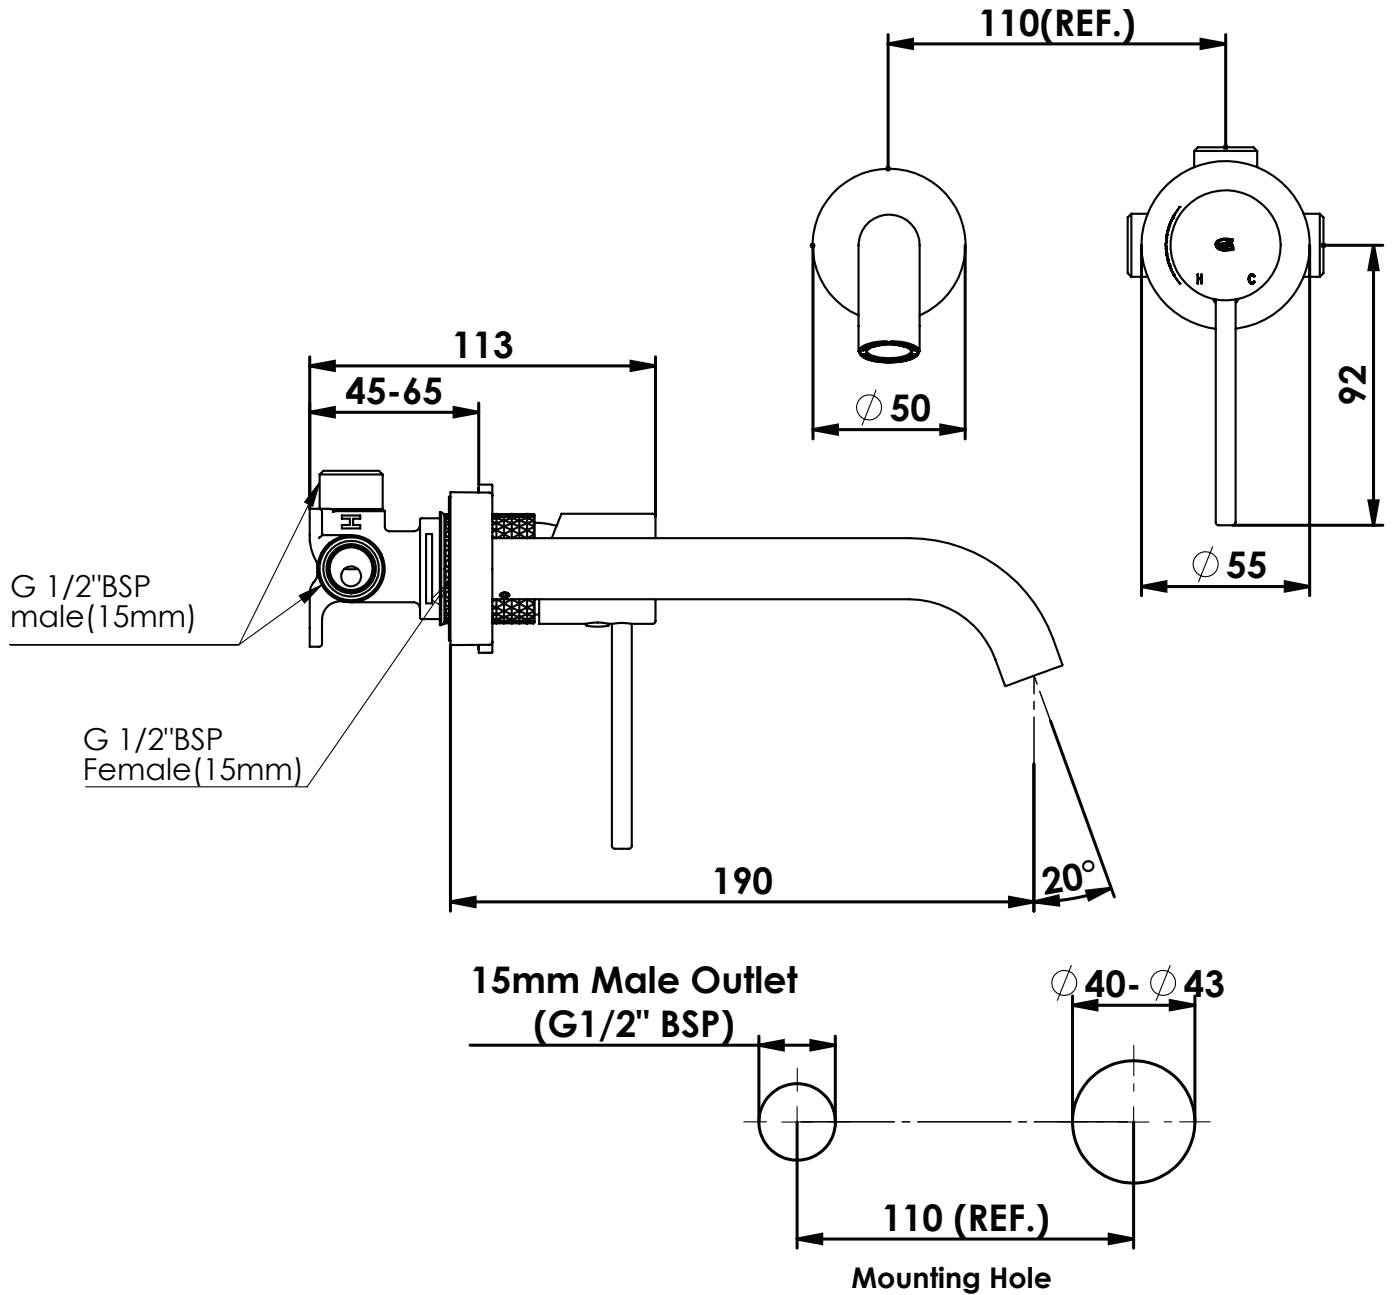

TESORA

Wall Basin Mixer

213025210 | Brushed Nickel
 213025260 | Brushed Brass
 213025280 | Brushed Copper

WELS Rego: T40103

WELS 5 Star 6.0L/M | MP | Fixed Spout
 190mm | European Brass Cartridge

AU PHONE - 1800 244 487
 EMAIL - aussales@greenstapware.com
 WEBSITE - greenstapware.com.au