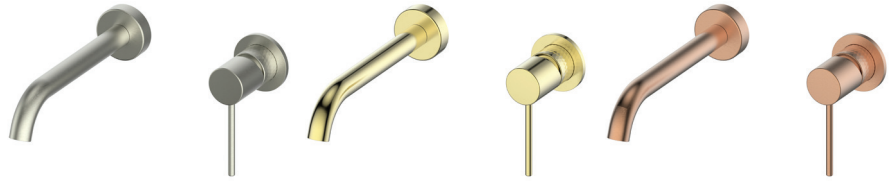

TESORA

Wall Basin Mixer

213025210 | Brushed Nickel
 213025260 | Brushed Brass
 213025280 | Brushed Copper

WELS Rego: T40103

WELS 5 Star 6.0L/M | MP | Fixed Spout
 190mm | European Brass Cartridge

AU PHONE - 1800 244 487
 EMAIL - aussales@greenstapware.com
 WEBSITE - greenstapware.com.au