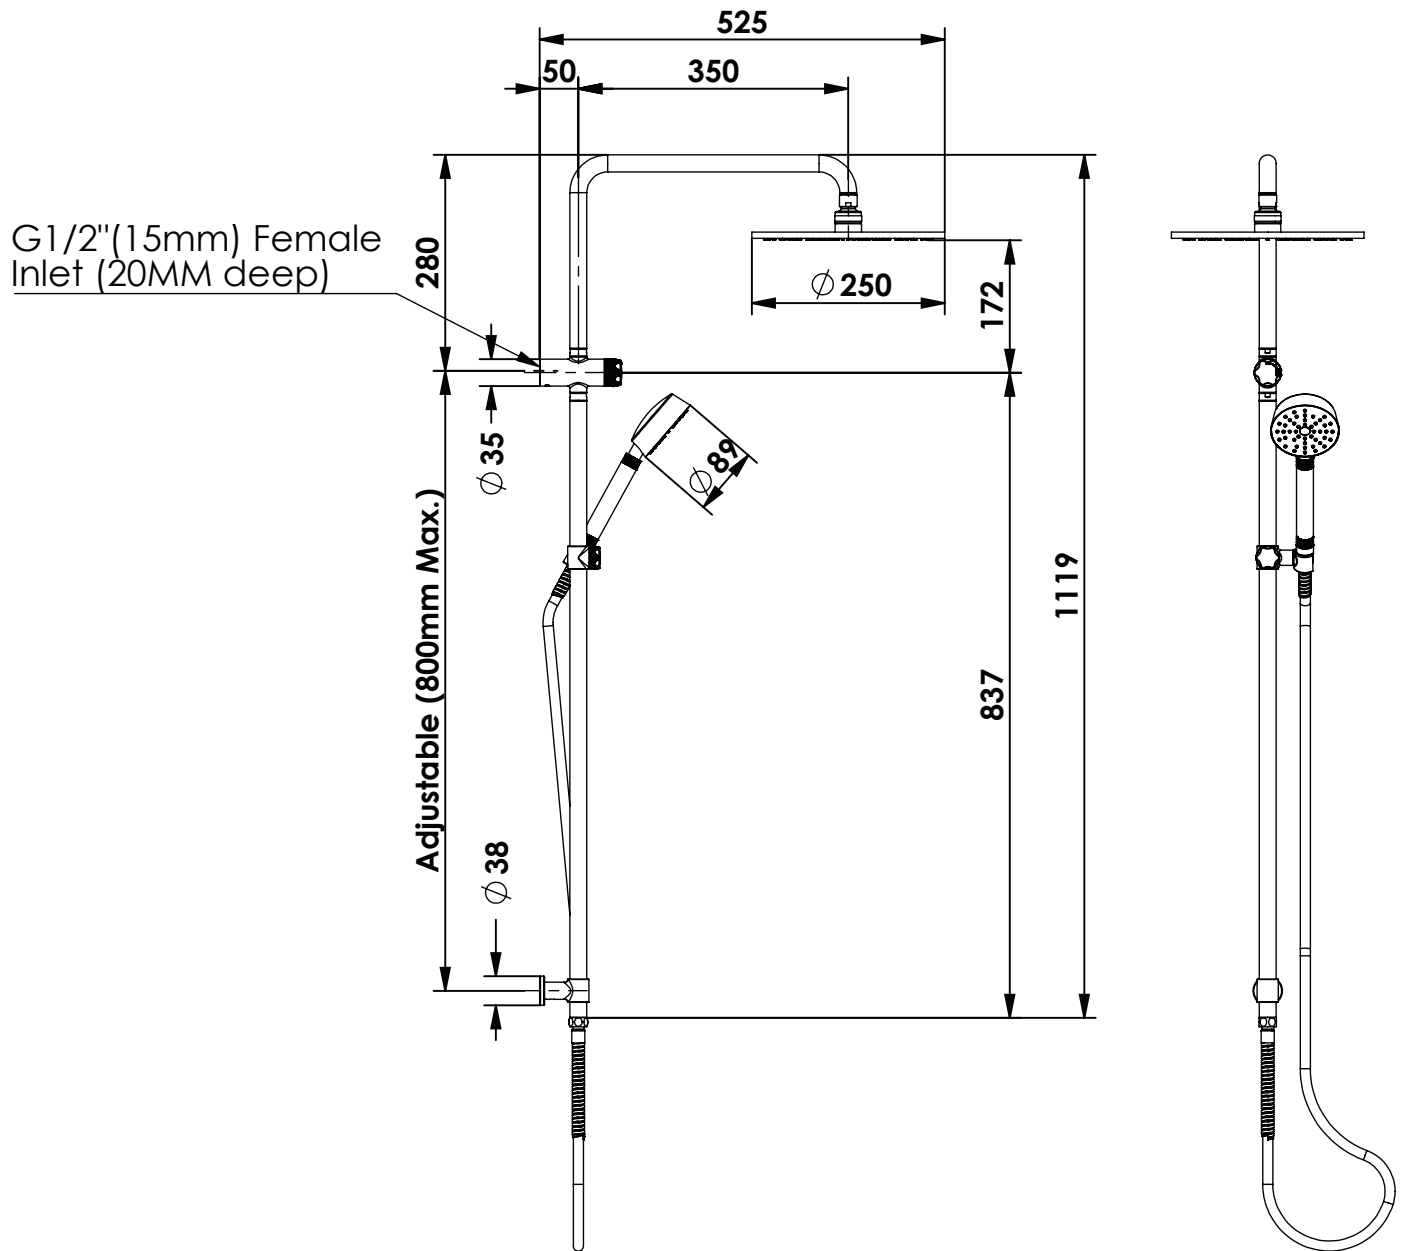

TESORA Twin Rail Shower

213901 | Brushed Nickel
213906 | Brushed Brass
213908 | Brushed Copper

WELS Rego: S13751

WELS 3 Star 9.0L/M (Handset Only) | MP
Swivel Spout

AU PHONE - 1800 244 487
EMAIL - aussales@greenstapware.com
WEBSITE - greenstapware.com.au