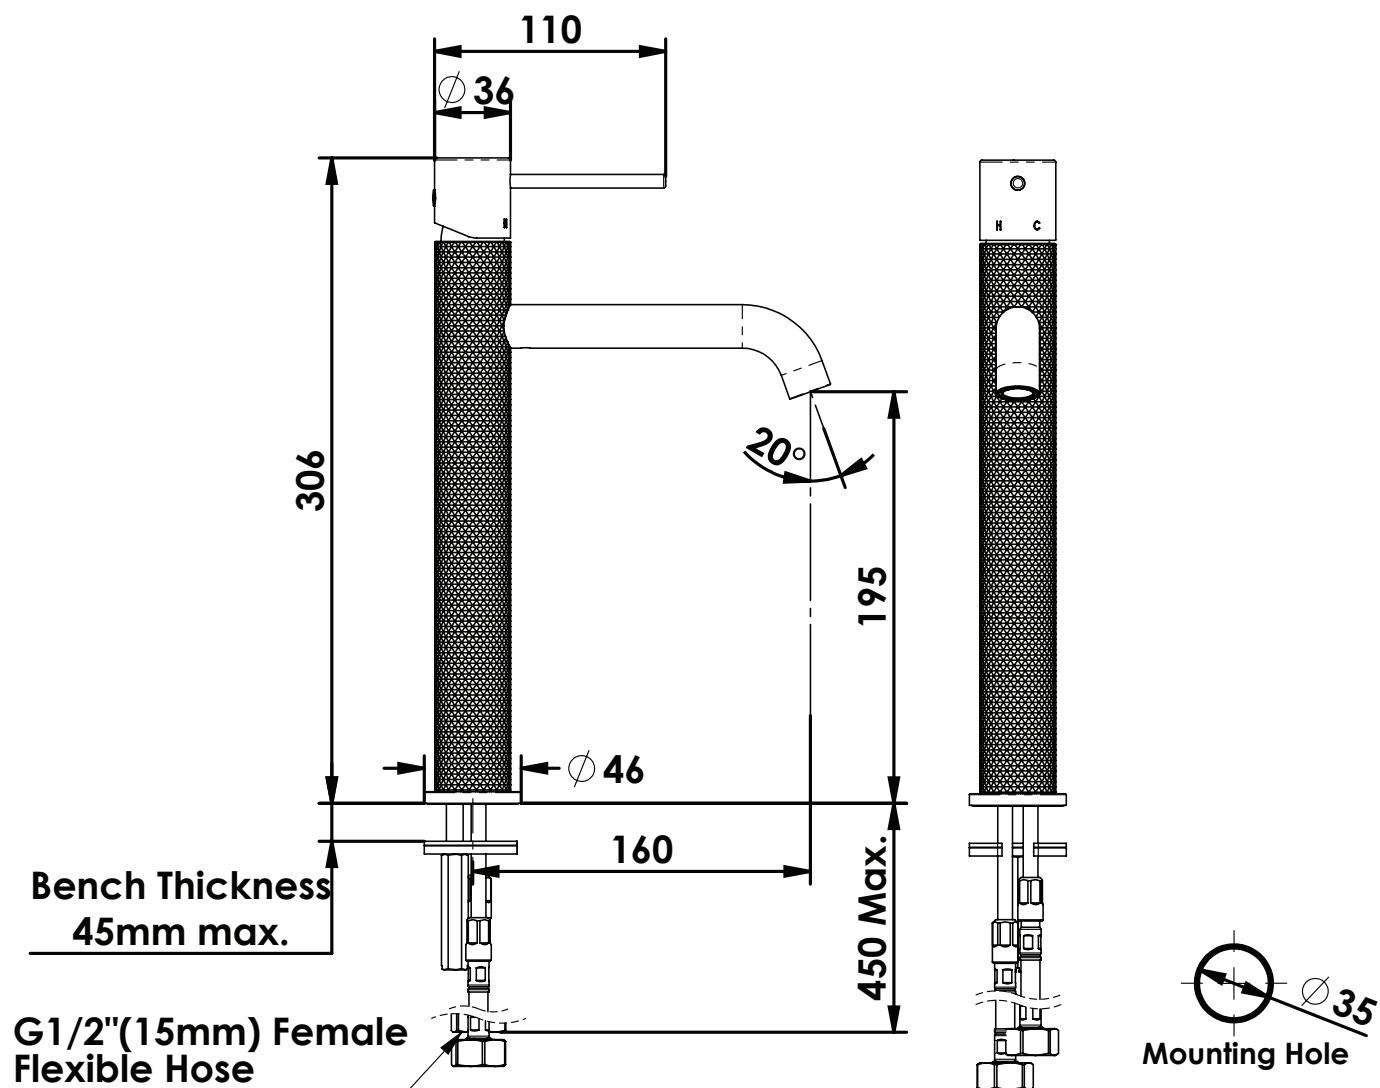

TESORA Tower Basin Mixer

21302561 | Brushed Nickel
21302566 | Brushed Brass
21302568 | Brushed Copper

WELS Rego: T40141

WELS 5 Star 6.0L/M | MP | Fixed Spout
European Brass Cartridge

AU PHONE - 1800 244 487
EMAIL - aussales@greenstapware.com
WEBSITE - greenstapware.com.au