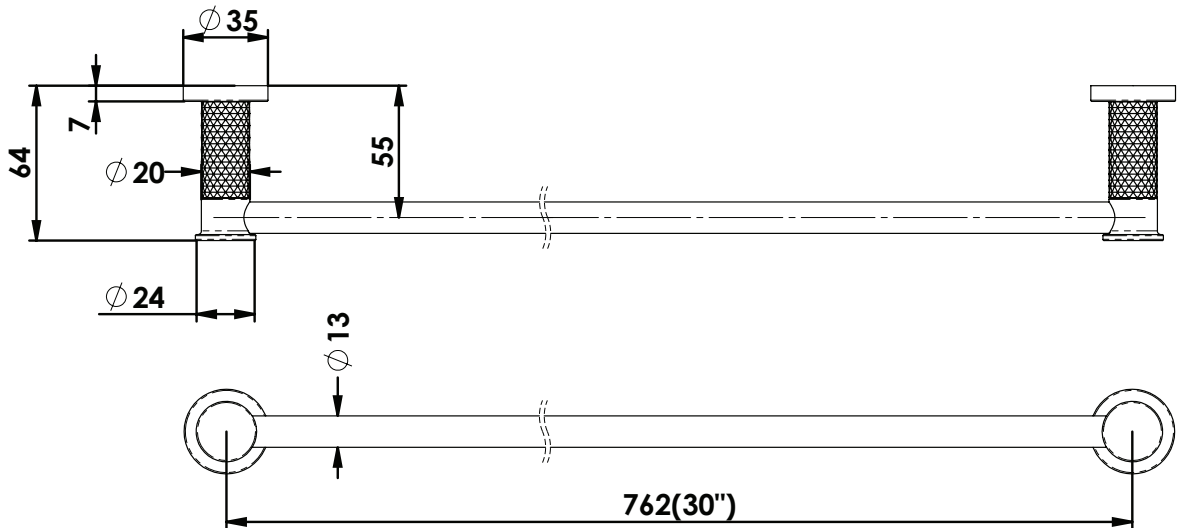

TESORA Towel Rail

213131 | Brushed Nickel
213136 | Brushed Brass
213138 | Brushed Copper

762mm

AU PHONE - 1800 244 487
EMAIL - aussales@greenstapware.com
WEBSITE - greenstapware.com.au

 | **GREENS**
where life meets water