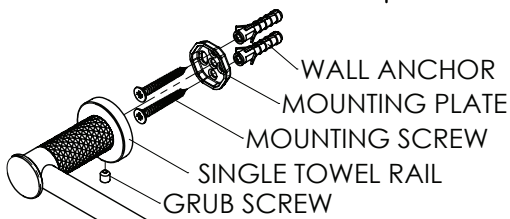

TESORA Towel Rail

213131 | Brushed Nickel
213136 | Brushed Brass
213138 | Brushed Copper

762mm

AU PHONE - 1800 244 487
EMAIL - aussales@greenstapware.com
WEBSITE - greenstapware.com.au

 | **GREENS**
where life meets water