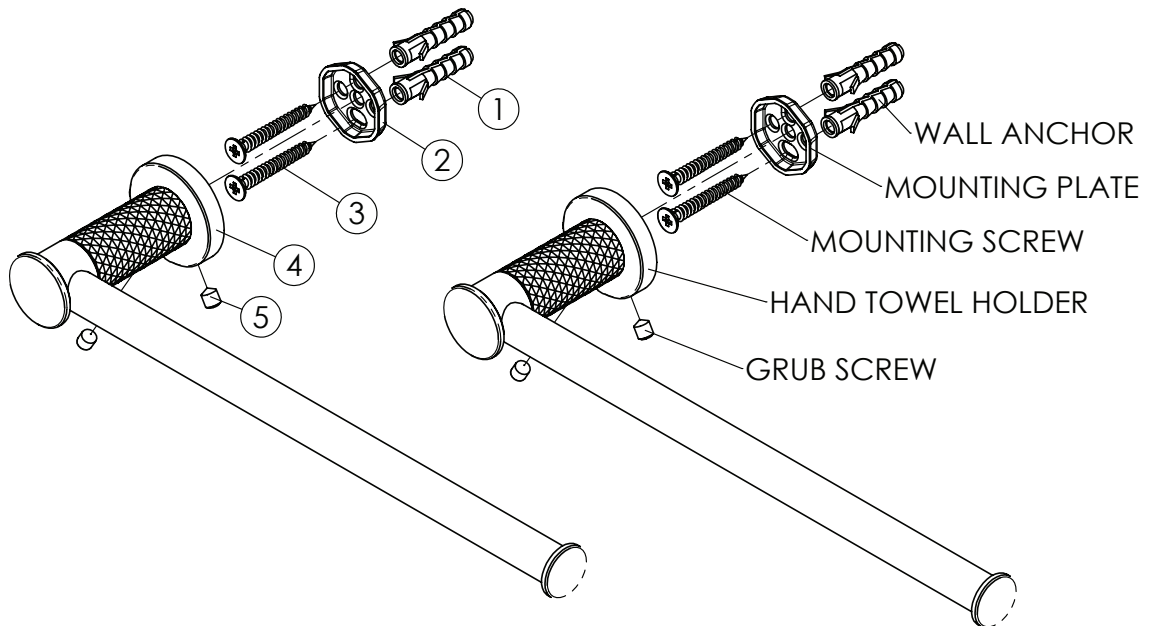

TESORA

Hand Towel Holder

213101 | Brushed Nickel
 213106 | Brushed Brass
 213108 | Brushed Copper

AU PHONE - 1800 244 487
 EMAIL - aussales@greenstapware.com
 WEBSITE - greenstapware.com.au