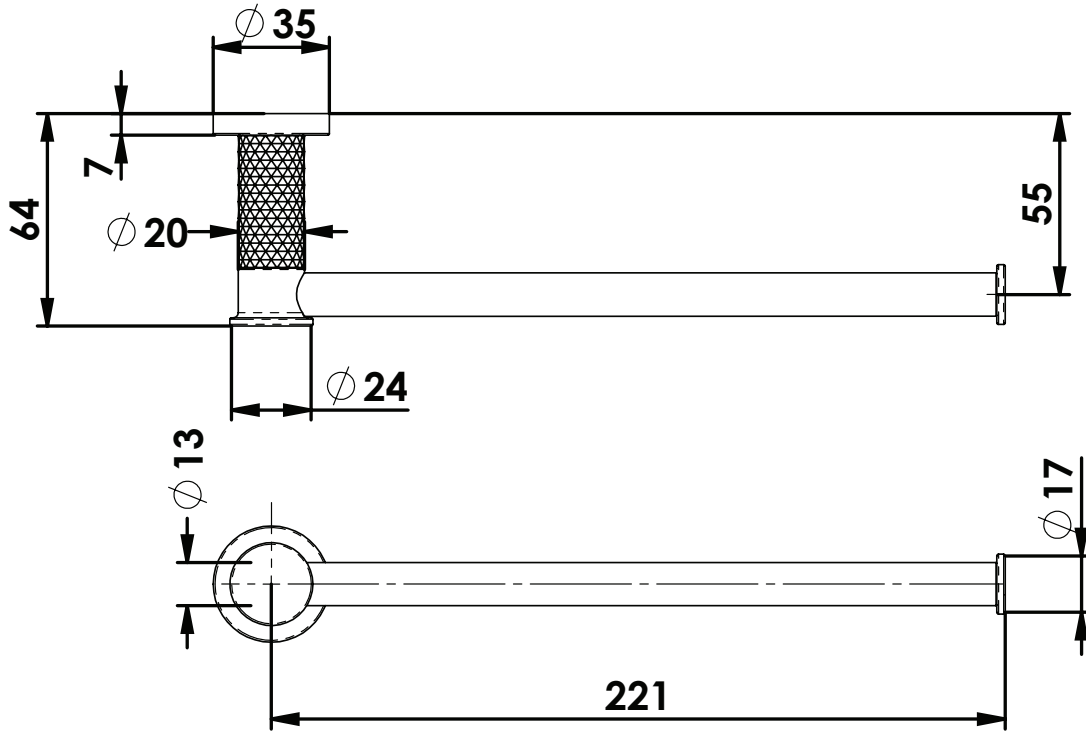

TESORA

Hand Towel Holder

213101 | Brushed Nickel
 213106 | Brushed Brass
 213108 | Brushed Copper

AU PHONE - 1800 244 487
 EMAIL - aussales@greenstapware.com
 WEBSITE - greenstapware.com.au